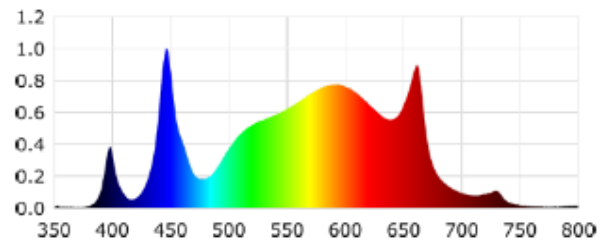

GLMF-800E

Rayonled

PPFD CHART

INSTALLATION

SPECIFICATIONS

Power	800W
PPE	2.7μmol/J
PPF	2,160μmol
Thermal Management	Passive
Dimmer	Manual knob + RJ14 port
Certification	cETL
Fixture Dimensions	42" x 45.5"
Spectrum	PAR+ Spectrum
Power Factor	>90%
Footprint	4.5' X 4.5'
Warranty	5 years

PAR+ SPECTRUM

This spectrum promotes increases in THC, CBD, terpenes, flavonoids, antioxidants/vitamins, and pigmentation etc.

ELECTRICAL

120-277V 50/60Hz available, NEAM 5-15P AC Plug
347V optional

SMART CONTROLLER

Easily control up to 160 fixtures with smart controller via
RJ14 port

WHAT'S INSIDE

- **A** GLMF-800E fixture
- **B** External RJ14 network cable
- **C** Input power cable
- **D** Power supply
- **E** 8 X screws
- **F** 4 X 1/8" rope ratchet
- **G** Mounting brackets for power supply