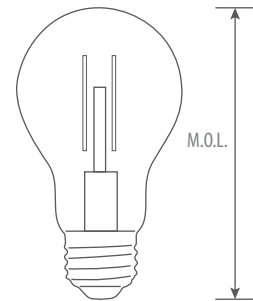

LED LAMP

ARTISAN Series

LED A15, A19, B10

Low Non Visible Flicker LOW non visible FLICKER

2-year limited warranty

Operating temperature range -20 °C ~ +40 °C

Features & Benefits

- Reduced flicker down to 10%*
 - Compare to 6.6% traditional incandescent
 - Far below California T20 standard 30%
 - Significantly improve light quality
 - Optimize eye comfort

With clear, amber or milky white glass cover

15,000 hour life (L70), high CRI (80+), dimmable

Damp location rated

*Except AR-A19LF/8W & AR-A19LNVF/8W

Dimensional Drawing

Ordering Information Example: AR-A15LF/5W/30/D/C