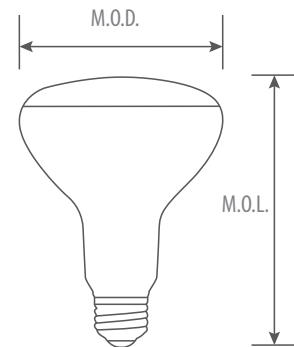

cUL listed. Energy Star rated

High CRI (80+)

Dimmable

25,000 hrs average life

Damp location approved*

*For applicable models, see product specification below

Dimensional Drawing

Ordering Information Example: VIV-BR30/9W/27/D