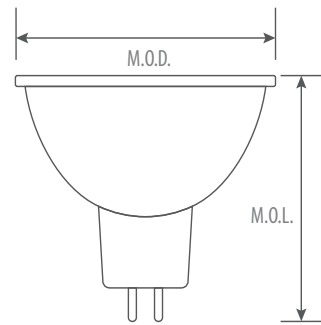

*For applicable models, see product specification below

Dimensional Drawing

Ordering Information Example: VIV-MR16/T3/7W/30/WFL40/GU5.3/D

Family Name	Lamp Type	Wattage	CCT(K)	Beam Angle	Base	Neck Length	Dimmable
VIV (Vivid)	MR16	6W	27 (2700K), 30 (3000K)	FL25 (25°)	JDR (E26)	L (Long)	D (dimmable)
	MR16/T3	6.5W 7W	40 (4000K), 50 (5000K)	WFL35 (35°) WFL40 (40°)	GU10 GU5.3	S (Short)	Blank (non dimmable)