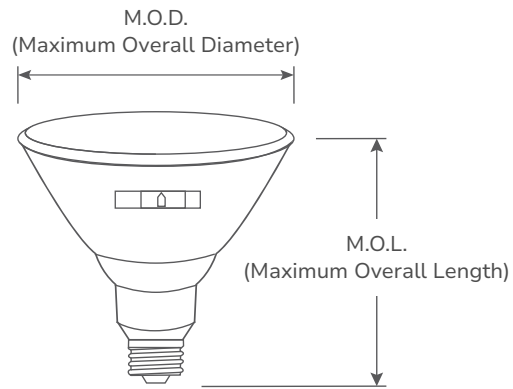

PAR20

PAR30

PAR38

FEATURES

- cETLus listed
- Various models and colors
- 5CCT Selectable (27/30/35/40/50K)
- High CRI (90+), Dimmable
- Glass lens with perfect light distribution
- Wet location rated, suitable for outdoor locations
- 25,000 hours average life
- 3 years warranty

PRODUCT SPECIFICATION

Model Number	Wattage (W)	Base	Voltage (V)	Hour Rating	Beam Angle	Initial Lumens(lm)	CCT(K)	CRI	Enclosed Fixture Application	Wet Location	M.O.D. (inch)	M.O.L. (inch)	Case QTY.
LCB-PAR38-16W-5CCT-WH	16	E26	120	25,000	40°	1400	27/30/35/40/50	90	No	Yes	4.8	5.31	20
LCB-PAR38-16W-5CCT-BK	16	E26	120	25,000	40°	1400	27/30/35/40/50	90	No	Yes	4.8	5.31	20
LCB-PAR30-12W-5CCT-WH	12	E26	120	25,000	40°	840	27/30/35/40/50	90	No	Yes	3.74	4.84	30
LCB-PAR30-12W-5CCT-BK	12	E26	120	25,000	40°	840	27/30/35/40/50	90	No	Yes	3.74	4.84	30
LCB-PAR20-7W-5CCT-WH	7	E26	120	25,000	40°	500	27/30/35/40/50	90	No	Yes	2.47	3.46	50
LCB-PAR20-7W-5CCT-BK	7	E26	120	25,000	40°	500	27/30/35/40/50	90	No	Yes	2.47	3.46	50