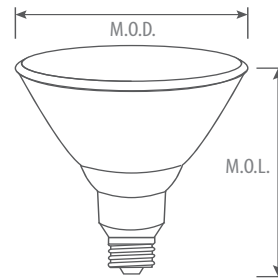

LED LAMP

VIVID Series

LED PAR38, PAR30, PAR20 VIV-PAR38/I90, PAR30LN/I90, PAR20/I90

3-year limited warranty

Operating temperature range -40° C ~ +45° C

Features & Benefits

- Glass lens with perfect light distribution
- cETL listed, Energy Star*
- High CRI (90+), dimmable
- 25,000 hrs average life
- Enclosed fixture application, wet location approved
- White and black housing selection

*For applicable models, see product specification below

Dimensional Drawing

	M.O.D.	M.O.L.
PAR38	4.8"	5.31"
PAR30LN	3.74"	4.84"
PAR20	2.47"	3.46"

Ordering Information Example: VIV-PAR38/I90/16W/30/WFL40/D/BK