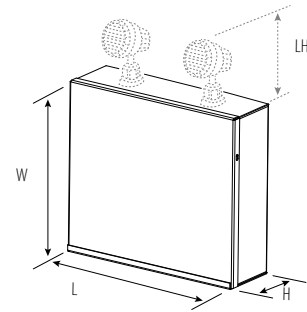

TL-EMRM/140W

TL-EMRM/95W

TL-EMRM/36W

Features & Benefits

Steel housing, UL-94V-0 flame rating, fire-resistant

Input Voltage: 120/277/347V

With or without 2x2W 6500K heads

12V / 6V sealed lead-acid battery

Damp location rated, IP Class: IP20, not intended for outdoor use

Wall mounting, remote capable

Dimensional Drawing

Ordering Information Example: TL-EMRM/90W/12VDC/0/120-347V

Family Name	Fixture Type	Wattage	Load Voltage	LED Heads	Input Voltage
TL (Turolight)	EMRM (Emergency remote)	36W 90W 95W 140W	6VDC 12VDC	0 (Without heads) 2 (With 2 LED heads)	120/277/347V

Product Specification

Ordering Code	Model Number	Description	Wattage (W)	Input Voltage (V)	LED Heads	Mounting	Remote Capable	Damp Location	Dimensions LxWxH (LH) (inch)	Case QTY.
3465200	TL-EMRM/36W/6VDC/2/120-347V	C/w 2x2W heads 36W, 6VDC, 120/277/347V, 90 Min at Max. Load	36	120/277/347V	2	Wall	Yes	Yes	11.8"×5.5"×2.95" (3.55")	10
3466200	TL-EMRM/90W/12VDC/0/120-347V	No heads 64W, 12VDC, 120/277/347V, 30 Min at Max. Load	64	120/277/347V	0	Wall	Yes	Yes	10.2"×9.1"×3.27"	3
3466201	TL-EMRM/90W/12VDC/2/120-347V	C/w 2x2W heads 60W, 12VDC, 120/277/347V, 30 Min at Max. Load	60	120/277/347V	2	Wall	Yes	Yes	10.2"×9.1"×3.27" (5")	3
3466202	TL-EMRM/95W/12VDC/2/120-347V	C/w 2x2W heads 95W, 12VDC, 120/277/347V, 30 Min at Max. Load	95	120/277/347V	2	Wall	Yes	Yes	12.2"×7.87"×2.76" (3.55")	5
3461220	TL-EMRM/140W/12VDC/2/120-347V	C/w 2x2W heads 140W, 12VDC, 120/277/347V, 30 Min at Max. Load	140	120/277/347V	2	Wall	Yes	Yes	13.5"×8.97"×4.21" (3.55")	5