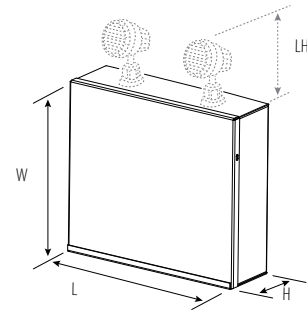

Damp location rated, IP Class: IP20, not intended for outdoor use

Wall mounting, remote capable

Dimensional Drawing

Ordering Information Example: TL-EMRM/90W/12VDC/0/120-347V

| Family Name | Fixture Type | Wattage | Load Voltage | LED Heads | Input Voltage |
|----------------|-------------------------|---------|--------------|----------------------|---------------|
| TL (Turolight) | EMRM (Emergency remote) | 36W | 6VDC | 0 (Without heads) | 120/277/347V |
| | | 90W | 12VDC | 2 (With 2 LED heads) | |
| | | 95W | | | |
| | | 140W | | | |

Product Specification

| Ordering Code | Model Number | Description | Wattage (W) | Input Voltage (V) | LED Heads | Mounting | Remote Capable | Damp Location | Dimensions LxWxH (LH) (inch) | Case QTY. |
|---------------|-------------------------------|---|-------------|-------------------|-----------|----------|----------------|---------------|------------------------------|-----------|
| 3465200 | TL-EMRM/36W/6VDC/2/120-347V | C/w 2x2W heads 36W, 6VDC, 120/277/347V, 90 Min at Max. Load | 36 | 120/277/347V | 2 | Wall | Yes | Yes | 11.8"×5.5"×2.95" (3.55") | 10 |
| 3466200 | TL-EMRM/90W/12VDC/0/120-347V | No heads 64W, 12VDC, 120/277/347V, 30 Min at Max. Load | 64 | 120/277/347V | 0 | Wall | Yes | Yes | 10.2"×9.1"×3.27" | 3 |
| 3466201 | TL-EMRM/90W/12VDC/2/120-347V | C/w 2x2W heads 60W, 12VDC, 120/277/347V, 30 Min at Max. Load | 60 | 120/277/347V | 2 | Wall | Yes | Yes | 10.2"×9.1"×3.27" (5") | 3 |
| 3466202 | TL-EMRM/95W/12VDC/2/120-347V | C/w 2x2W heads 95W, 12VDC, 120/277/347V, 30 Min at Max. Load | 95 | 120/277/347V | 2 | Wall | Yes | Yes | 12.2"×7.87"×2.76" (3.55") | 5 |
| 3461220 | TL-EMRM/140W/12VDC/2/120-347V | C/w 2x2W heads 140W, 12VDC, 120/277/347V, 30 Min at Max. Load | 140 | 120/277/347V | 2 | Wall | Yes | Yes | 13.5"×8.97"×4.21" (3.55") | 5 |