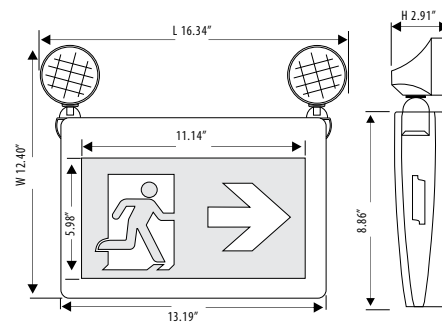

LED FIXTURE

TL Series

LED Emergency Combo Sign TL-RMES333

"Running Man" LED emergency combo sign

2-year limited warranty

Operating temperature range -10 °C ~ +40 °C

Features & Benefits

Plastic housing and PC pictogram sign

Remote head can be rotated to certain angle

Ni-cd battery backup for 2 hrs

2W x 2 lamp heads

Universal (wall, side) mounting

Super bright SMD LED

3 Pictograms included

Dimensional Drawing

Ordering Information Example: TL-RMES333

Family Name	Fixture Type	Model
TL (Turolight)	RMES ("Running Man" emergency sign)	333 (Combo sign, plastic, self powered)

Product Specification

Ordering Code	Model Number	Description	Wattage (W)	Input Voltage (V)	Mounting	Remote Capable	Self Powered Battery	Damp Location	Dimensions L×W×H (inch)	Case QTY.
3461217	TL-RMES333	"Running Man" LED emergency combo sign, white plastic housing Ni-cd battery backup for 2 hours	3W	120/347V	Wall, side	No	Yes (2hrs)	Yes	16.34"×12.40"×2.91"	10