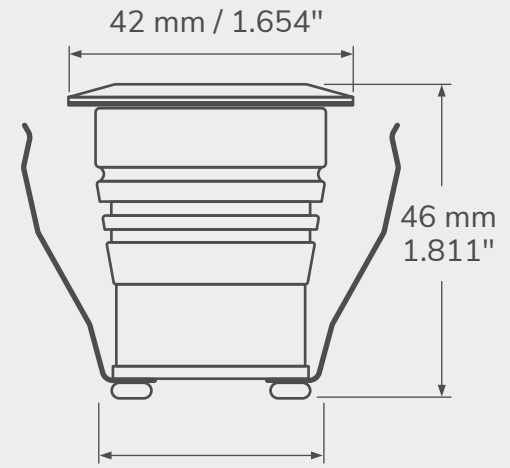

**TECHNICAL DRAWING**

Cutout: 32 mm / 1.260"

**TECHNICAL SPECIFICATIONS**

- Input Voltage : DC 12V
- LED Power : 3 Watt
- Color Temperature : 3000K - 4000K
- Lumen Output : 135 LM
- IRC : 80+
- Beam Angle : 45°
- Dimensions : 42 x 46mm
- Cutout Size : 32mm
- Dimmable : No
- Lifespan : +50 000 hours
- Warranty : 3 Years

**FEATURES**

- Small recessed light
- Suitable for indoor and outdoor use
- Simple to install
- Available in Brushed aluminium only

**PRODUCT NUMBERS**

- 3000K : LCPK500-30K
- 4000K : LCPK500-40K