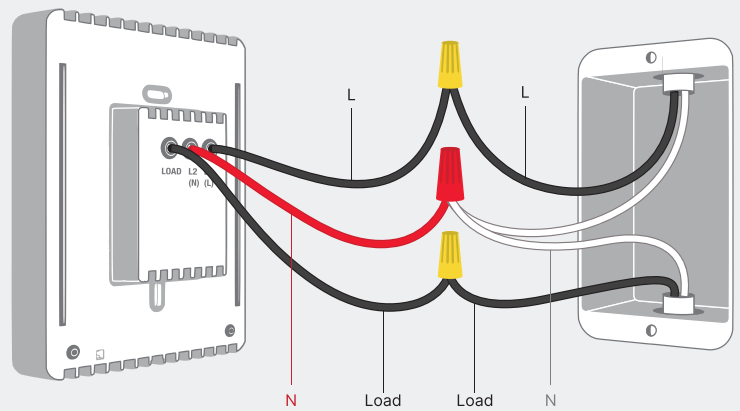

120V

Technical Specifications

Compatibility

Most high voltage electric heating systems:

- Baseboard heater
- Convector (short cycle)
- Fan-forced convector (long cycle)
- Radiant ceiling heating

Electrical

Power & Voltage:

- 1900 W at 120 VAC / 3800 W at 240 VAC
- Current: 16 A Max

Fits standard size gang box.

Certifications

Mysa is certified to the following standards:

- UL873
- CSA C22.2 No. 24-15

Display

LED display with capacitive touch buttons.

Dimensions

Height: 5.7 in / 143 mm

Width: 3.8 in / 97 mm

Depth: 1.1 in / 28 mm

Sensors

Temperature: +/- 0.5 °F/0.3 °C

Humidity: +/- 2%

Control Range: Off, 41-86 °F/5-30 °C

Wireless

WiFi – 802.11 b/g/n @ 2.4 GHz
Supports WPA2

Warranty

2 Year Limited Warranty

getmysa.com/warranty

App Languages

English

French

Mysa Smart Thermostats
getmysa.com