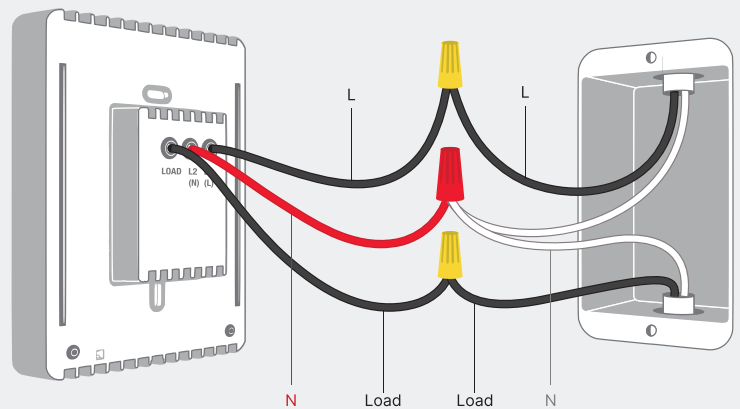

120V

Technical Specifications

Compatibility

Most high voltage electric heating systems:

- Baseboard heater
- Convector (short cycle)
- Fan-forced convector (long cycle)
- Radiant ceiling heating

Electrical

Power & Voltage:

- 1900 W at 120 VAC / 3800 W at 240 VAC
- Current: 16 A Max

Fits standard size gang box.

Certifications

Mysa is certified to the following standards:

- UL873
- CSA C22.2 No. 24-15

Display

LED display with capacitive touch buttons.

Dimensions

Height: 5.7 in / 143 mm

Width: 3.8 in / 97 mm

Depth: 1.1 in / 28 mm

Sensors

Temperature: +/- 0.5 °F/0.3 °C

Humidity: +/- 2%

Control Range: Off, 41-86 °F/5-30 °C

Wireless

WiFi – 802.11 b/g/n @ 2.4 GHz
Supports WPA2

Warranty

2 Year Limited Warranty

getmysa.com/warranty

App Languages

English

French

Mysa Smart Thermostats
getmysa.com