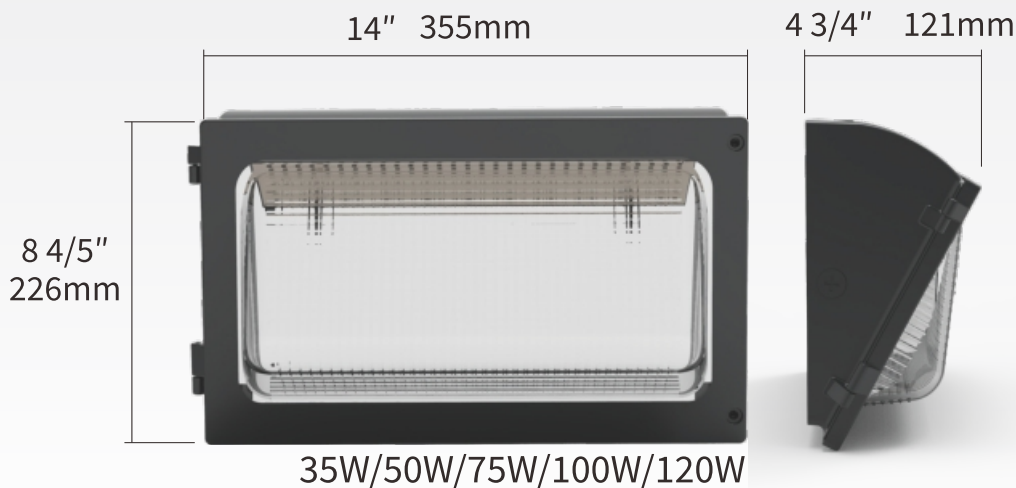

Feature:

- Ultra-slim, die-cast aluminum housing with (3) available 1/2" threaded conduit hubs: (1) on back and (2) on 2 sides, (1) on bottom
- Powered by 0–10V dimming LED drivers
- Color Select Technology: Adjustable CCT (3000K, 4000K, or 5000K)
- Borosilicate glass lens diffuses light source and provides uniform distribution
- Covers footprint of mid-size & large-size HID wallpacks
- Ambient operating temperature: -40°C/-40°F to 45°C/113°F
- UL listed for wet locations, IP65
- Power Factor: >0.9
- THD: <20%
- Meets FCC Part 15, Part B, Class A standards for conducted and radiated emissions

Product Dimension