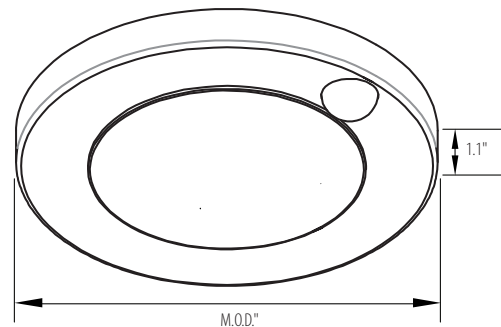

cETLus listed

Selectable CCT (27-30-35-40-50K)

Motion sensor installed*

White finish

Beam angle 120°

L70 @ 50,000 Hrs, CRI ≥80

Wet location rated

*When motion is detected, it automatically turning lights ON and turn the lights off after 30 seconds when the room is vacated.

Ordering Information Example: RGD-CL2/4/10W/MK/120V/PIR/WH

Family Name	Fixture Type	Size	Wattage	CCT	Voltage	Sensor	Finish
RGD (Rigid)	CL2 (LED closet light)	4 (4") 6 (6")	10W 15W	MK (Selectable CCT)	120V	PIR (Motion sensor)	WH (White)