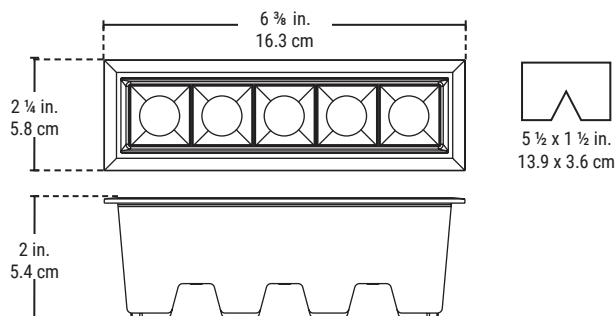

TECHNICAL DRAWING