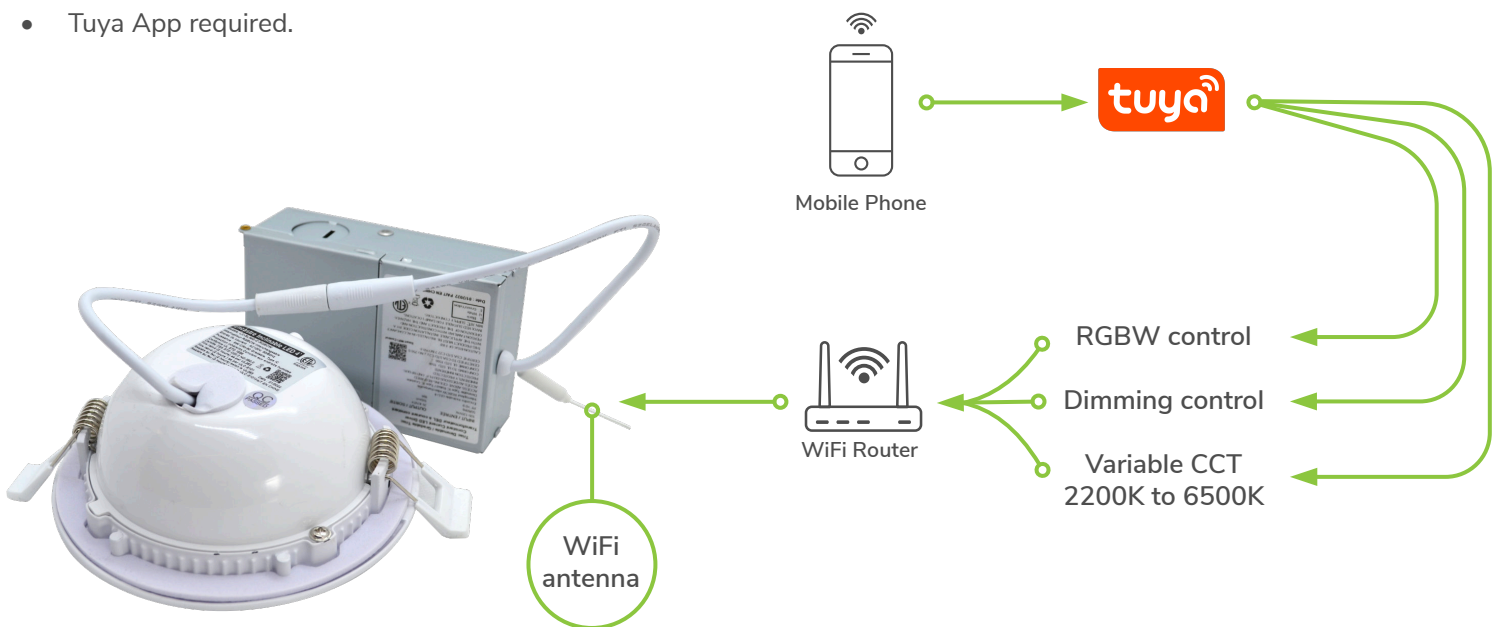

TECHNICAL DRAWING

TECHNICAL SPECIFICATIONS

- | | | | |
|-------------------|----------------------------|-----------------------|-------------------|
| • Lumens | : 792 LM | • IC Rated | : Type IC Rated |
| • Color Type | : RGBW | • Location Approved | : Damp Location |
| • CCT color Temp. | : Variable, 2200K to 6500K | • Certification | : cETLus |
| • Beam Angle | : 40° | • Lifespan | : 50,000hrs |
| • CRI | : >80 | • Warranty | : 3 years |
| • Input Voltage | : 120VAC | • Panel Diameter | : 4.25" - (108mm) |
| • Power | : 9W | • Panel Depth | : 1.75" - (45mm) |
| • Power Factor | : >0.9 | • Junction Box Length | : 4.25" - (108mm) |
| • Trim color | : White | • Junction Box Width | : 2.4" - (60mm) |
| • Dimming | : Dimmable by Tuya App. | • Junction Box Height | : 1.375" - (35mm) |

PRODUCT NUMBERS

White : LCDL-DLG4-RGBW-9W-WH

RGBW COLORS AND CCT COLOR TEMPERATURE SETTINGS

- 2.4Ghz WiFi router required.
- Tuya App required.

VARIABLE CCT TEMPERATURE SETTINGS

WARM

COLD

COMPATIBLE DIMMERS