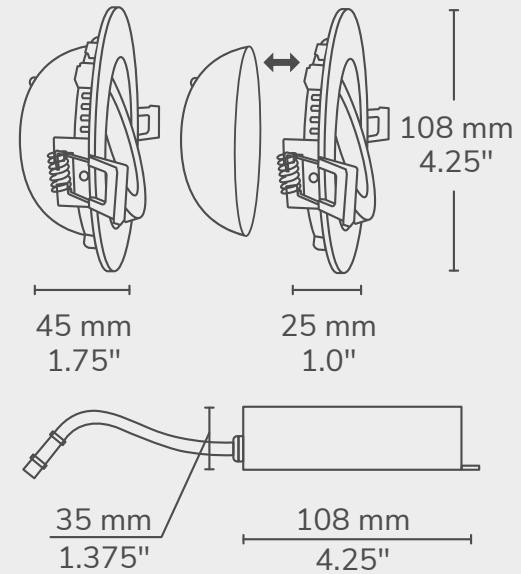

TECHNICAL DRAWING

TECHNICAL SPECIFICATIONS

- | | | | |
|-------------------|----------------------------|-----------------------|-------------------|
| • Lumens | : 792 LM | • IC Rated | : Type IC Rated |
| • Color Type | : RGBW | • Location Approved | : Damp Location |
| • CCT color Temp. | : Variable, 2200K to 6500K | • Certification | : cETLus |
| • Beam Angle | : 40° | • Lifespan | : 50,000hrs |
| • CRI | : >80 | • Warranty | : 3 years |
| • Input Voltage | : 120VAC | • Panel Diameter | : 4.25" - (108mm) |
| • Power | : 9W | • Panel Depth | : 1.75" - (45mm) |
| • Power Factor | : >0.9 | • Junction Box Length | : 4.25" - (108mm) |
| • Trim color | : White | • Junction Box Width | : 2.4" - (60mm) |
| • Dimming | : Dimmable by Tuya App. | • Junction Box Height | : 1.375" - (35mm) |

MOUNTING PLATES

4 inch plate (LCPLATE-4)