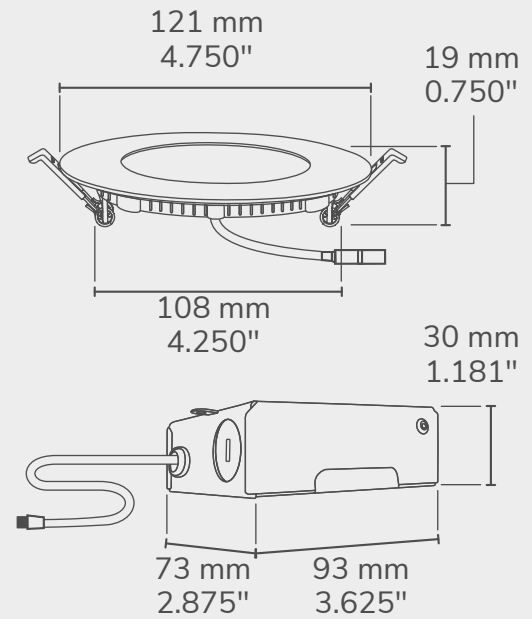

TECHNICAL DRAWING

DESCRIPTION

Transform your home into a smart one with the 4" LED RGB recessed light fixture. The lighting fixture **uses your existing WiFi network**, with no hub or bridge required. Simply install the lighting, download the BAZZ Smart Home app (iOS and Android), and enjoy complete control!

TECHNICAL SPECIFICATIONS

- | | | | |
|-------------------|----------------------------|----------------------------|------------------------|
| • Voltage | : 120V | • Lifespan | : 25,000hrs |
| • Lumens | : 600 LM | • Environnement | : Indoor & outdoor use |
| • Color Type | : RGBW | • Smart phone compatible | : Yes |
| • CCT color Temp. | : Variable, 2700K to 4700K | • Alexa & Google assistant | : Yes |
| • Trim color | : White | • Warranty | : 3 years |
| • Dimmable | : Yes | • FCC & ETL compliant | : Yes |