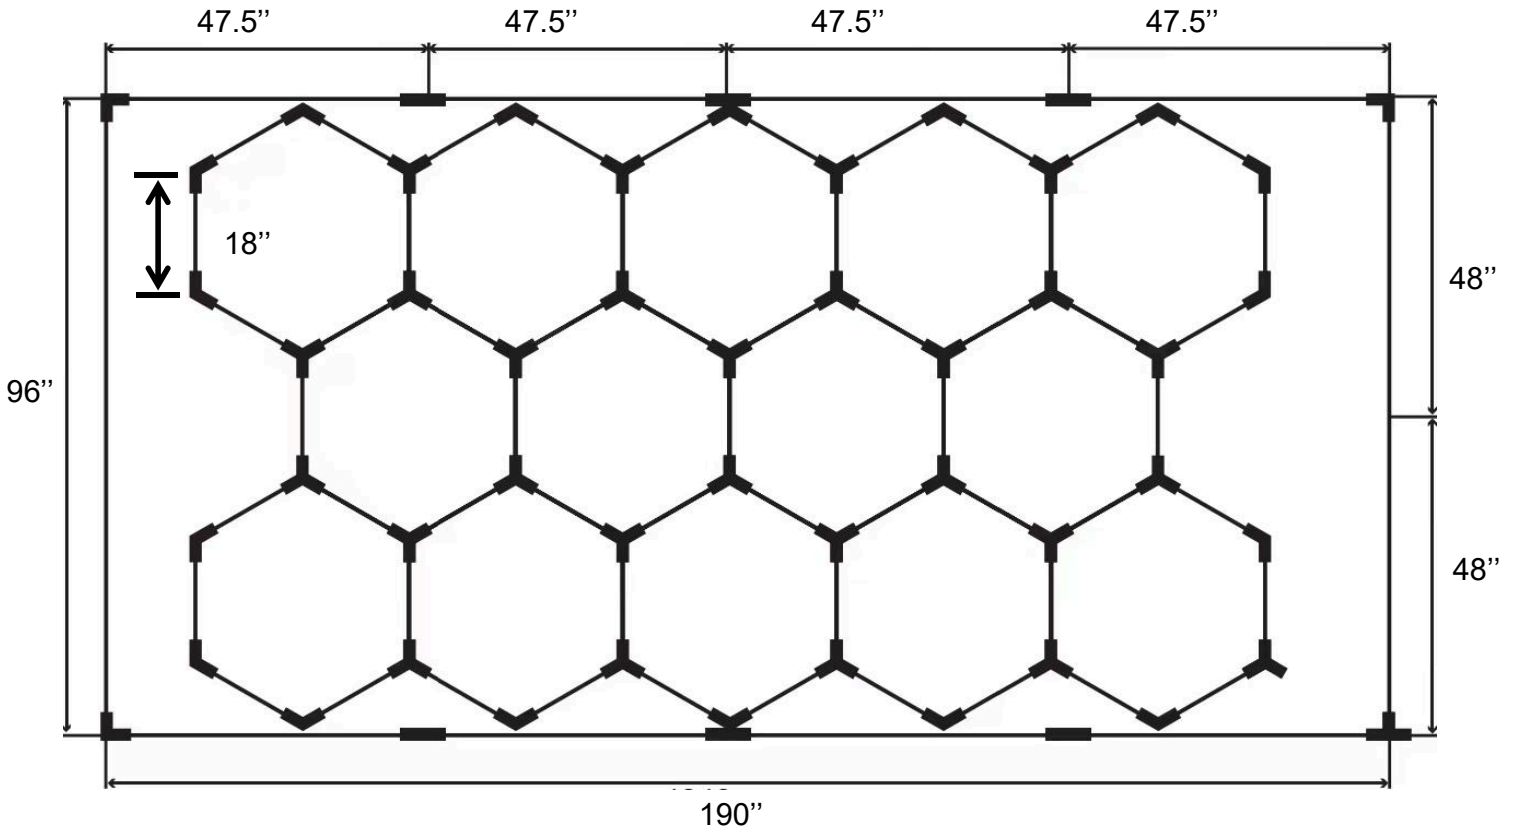

## PRODUCT SPECIFICATIONS & ACCESSORIES

Product code	Package Incl.	Watt	Size	Specifications
LCFIX-HEXAGON14-RGB	46"(1175mm): 12pcs 18"(440mm): 57pcs	46"(1175mm): 16w/pcs 18"(440mm): 6w/pcs Total Power: 534W	96"x190" 14 hexs	Full PC Housing, Aluminium PCB inside IP44, SMD 2835  Tube Width: 22mm    Tube Length: 440mm Input: DC24-48V    Lumen: 100lm/w CRI: >80    CCT: RGB Beam Angle: 120°    Lifetime(h): 30,000h Temperature: -20°C to 45°C Warranty: 3 Years
LCFIX-HEXAGON14-WH	46"(1175mm): 12pcs 18"(440mm): 57pcs	46"(1175mm): 16w/pcs 18"(440mm): 6w/pcs Total Power: 534W	96"x190" 14 hexs	Full PC Housing, Aluminium PCB inside IP44, SMD 2835  Tube Width: 22mm    Tube Length: 440mm Input: AC100-277V    Lumen: 120-130lm/w CRI: >80    CCT: 6500K Beam Angle: 120°    Lifetime(h): 30,000h Temperature: -20°C to 45°C Warranty: 3 Years

Light source		
Item	Specification	Quantity
Light tube	46"(1175mm)	12pcs
Light tube	18"(440mm)	57pcs

DIMENSIONAL DRAWING

## PRODUCT STRUCTURE