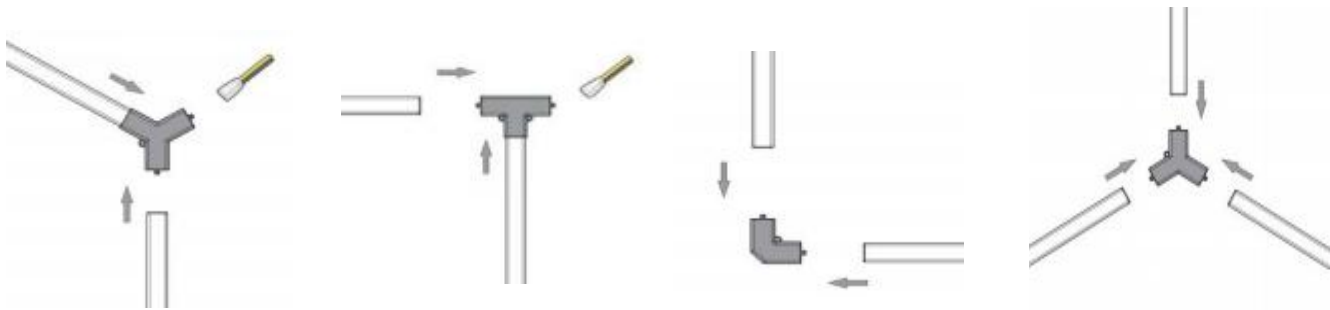

Connectors & accessories		
Item	Image	Quantity
Anchoring and screws		60pcs
Nuts		4pcs
180° two-way connector		8pcs
90° two-way connector		3pcs
120° Y connector		27pcs
120° two-way connector		17pcs
Power cord		2pcs
Zip ties		60pcs

Light source		
Item	Specification	Quantity
Light tube	46"(1175mm)	12pcs
Light tube	18"(440mm)	57pcs

DIMENSIONAL DRAWING

## PRODUCT STRUCTURE

## Special Safety Design: Linkable by Y x T x L Shape Connectors

**PRODUCT INSTALLATION**

**DIY HEXAGON GARAGE LIGHTS:**

Connected assembly, you can install as many hexagonal lamps as you like.

Plug and Play installation: