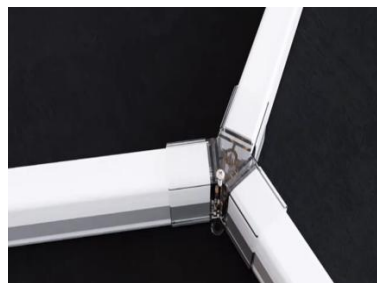

## LINKABLE GARAGE LIGHT, DIY INSTALLATION

- RGB and white Hexagonal light for clubs, pubs and gyms
- Exceptional Brightness: 100LM/W
- Premium Materials: Full PC Housing, Aluminium PCB inside
- Easy installation: X-shaped and Y-shaped connectors
- 3 Years Warranty, Rated for 30,000 hours

## Special Safety Design: Linkable by Y x T x L Shape Connectors

**PRODUCT INSTALLATION**

**DIY HEXAGON GARAGE LIGHTS:**

Connected assembly, you can install as many hexagonal lamps as you like.

Plug and Play installation:

Lighting kits are designed for ease of installation.

Configure in many different patterns and shapes with the plug and play connector system.

Grid roof

Fixed with zip ties

Flat roof

Fixed with screws

**APPLICATIONS & GALLERY**

RGB hex lights are versatile and can be used for various scenes, including home parties, entertainment stages, bars, gaming rooms, gyms, showrooms, ceilings, walls, barber shops, supermarkets, garages, and more.