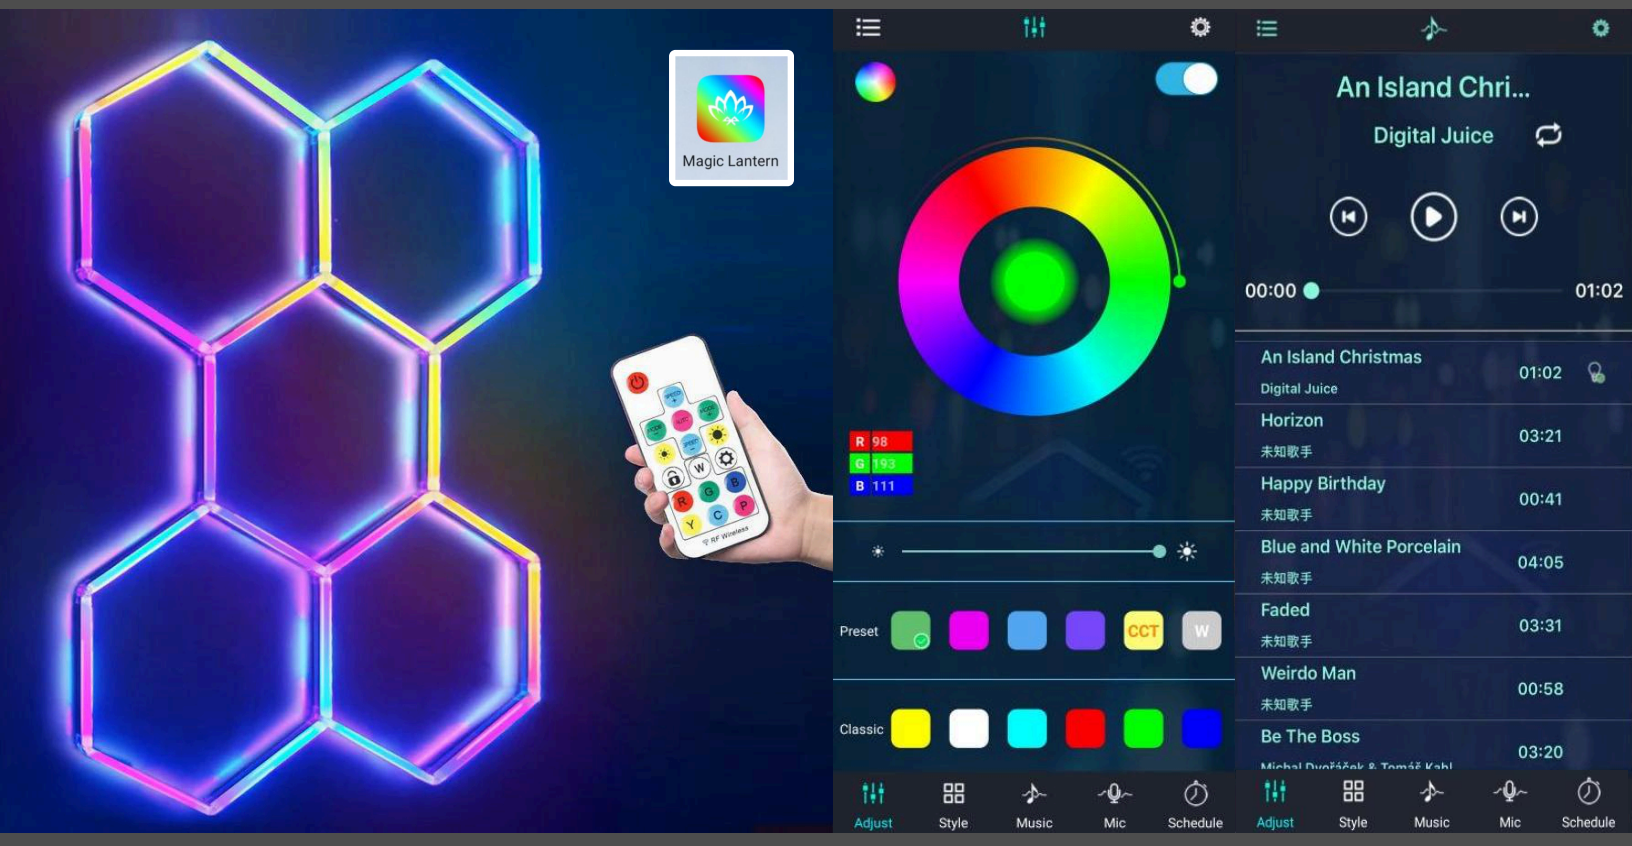

## LINKABLE GARAGE LIGHT, DIY INSTALLATION

- RGB and white Hexagonal light for clubs, pubs and gyms
- Exceptional Brightness: 100LM/W
- Premium Materials: Full PC Housing, Aluminium PCB inside
- Easy installation: X-shaped and Y-shaped connectors
- 3 Years Warranty, Rated for 30,000 hours

## REMOTE CONTROL WITH MAGIC LANTERN APP