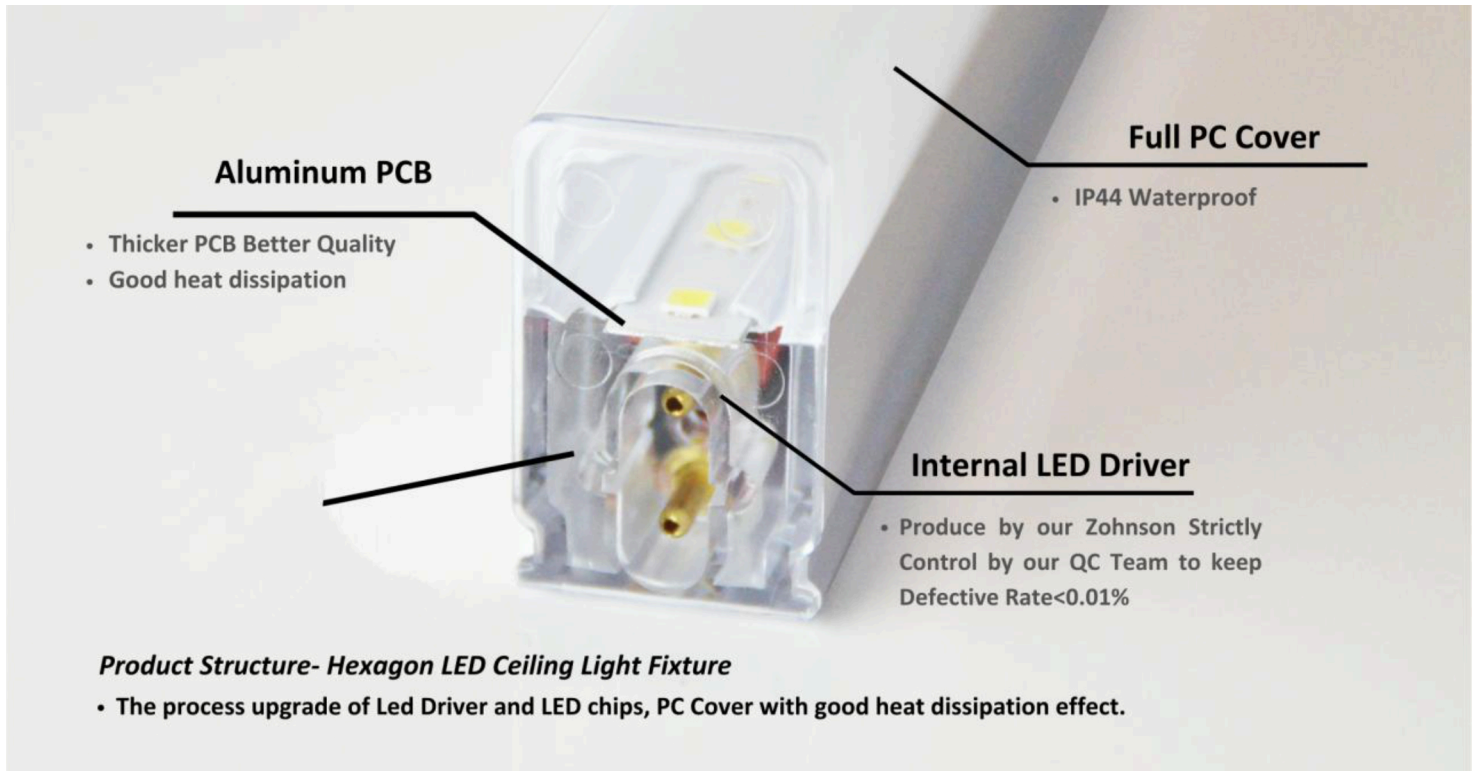

PRODUCT STRUCTURE