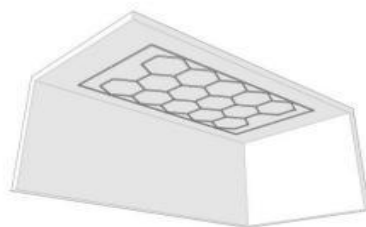

## Special Safety Design: Linkable by Y x T x L Shape Connectors

**PRODUCT INSTALLATION**

**DIY HEXAGON GARAGE LIGHTS:**

Connected assembly, you can install as many hexagonal lamps as you like.

Plug and Play installation:

Lighting kits are designed for ease of installation.

Configure in many different patterns and shapes with the plug and play connector system.

Grid roof

Fixed with zip ties

Flat roof

Fixed with screws

**APPLICATIONS & GALLERY**

RGB hex lights are versatile and can be used for various scenes, including home parties, entertainment stages, bars, gaming rooms, gyms, showrooms, ceilings, walls, barber shops, supermarkets, garages, and more.