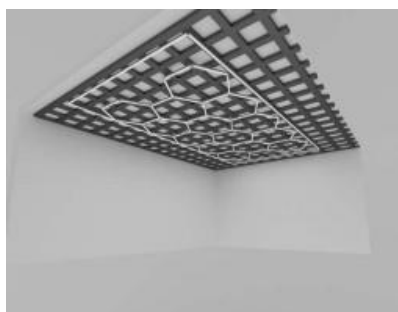

## Special Safety Design: Linkable by Y x T x L Shape Connectors

**PRODUCT INSTALLATION**

**DIY HEXAGON GARAGE LIGHTS:**

Connected assembly, you can install as many hexagonal lamps as you like.

Plug and Play installation:

Lighting kits are designed for ease of installation.

Configure in many different patterns and shapes with the plug and play connector system.

Grid roof

Fixed with zip ties

Flat roof

Fixed with screws

**APPLICATIONS & GALLERY**

RGB hex lights are versatile and can be used for various scenes, including home parties, entertainment stages, bars, gaming rooms, gyms, showrooms, ceilings, walls, barber shops, supermarkets, garages, and more.