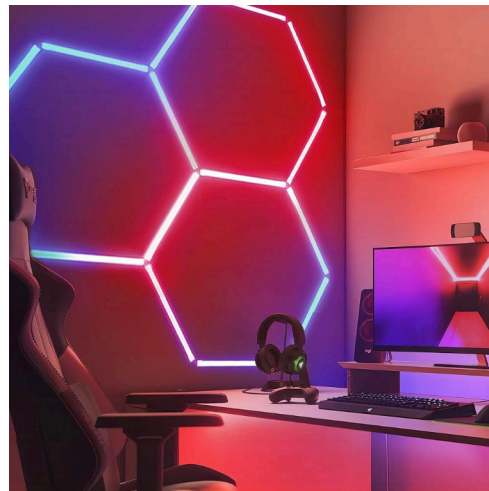

Lighting kits are designed for ease of installation.

Configure in many different patterns and shapes with the plug and play connector system.

Grid roof

Fixed with zip ties

Flat roof

Fixed with screws

**APPLICATIONS & GALLERY**

RGB hex lights are versatile and can be used for various scenes, including home parties, entertainment stages, bars, gaming rooms, gyms, showrooms, ceilings, walls, barber shops, supermarkets, garages, and more.