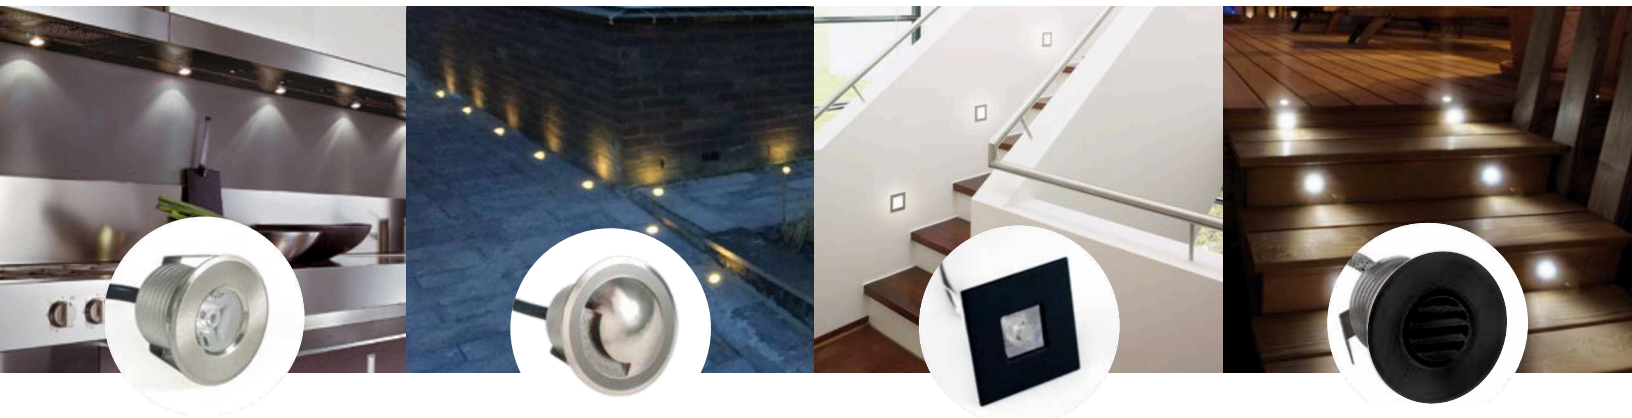

**TECHNICAL SPECIFICATIONS**

- |                           |                     |                     |   |
|---------------------------|---------------------|---------------------|---|
| • Voltage                 | : 12/24 V DC        | • Cutout size       | : 35mm / 1.378 inches                           |
| • Light Intensity         | : 125 Lumens        | • Lifespan          | : 25 000 Hours                                  |
| • Consumption             | : 1 Watts           | • Dimmable          | : Yes   |
| • Incandescent Equivalent | : 20 Watts          | • Protection Rating | : IP67  |
| • Colors and temperatures | : 3000K, 4000K, RGB | • Trim Options      | : 1 side, 2 sides, Round, Square & Round Louver |
| • Projection angle        | : 25°               | • Trim Colors       | : White, Black & Brushed Stainless              |
| • IRC                     | : >80               |                     |   |
| • Power Factor            | : +90               |                     |   |