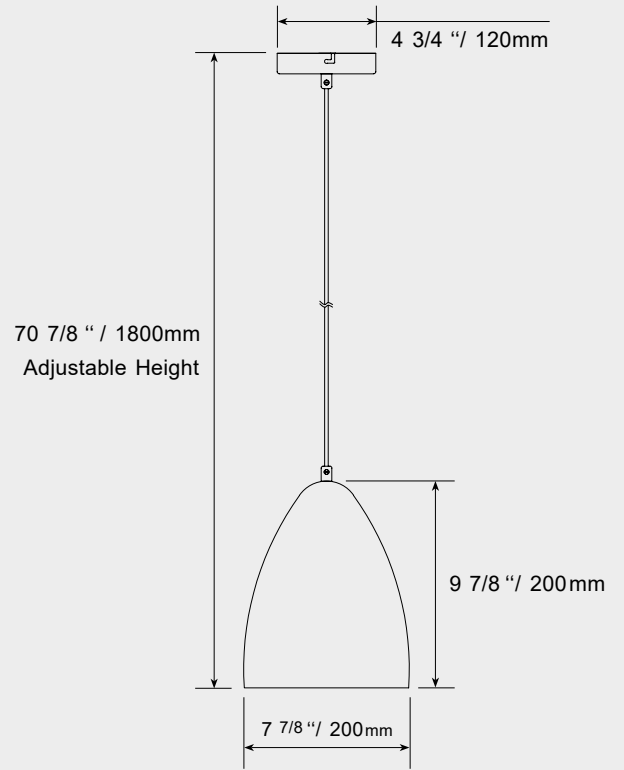

TECHNICAL DRAWING

DESCRIPTION

Opt for our elegant pendant light, ideal for enhancing your kitchen island. Attached to the ceiling with a hanging cable, this 8-inch diameter and 10-inch height piece features a black exterior finish and a white interior, providing a modern contrast. Its total height is adjustable up to 71 inches (1800mm), allowing customization according to your needs. Designed to be compatible with E26/E27 bases, it gives you the freedom to choose from a wide range of bulbs to create the desired ambiance (bulbs not included). This fixture is a perfect fusion of functionality and style.

FEATURES

- Black finish, white interior
- Adjustable height up to 1800mm
- Suspension-Mount Installation
- Round canopy
- Compatible with the E26 light bulb base

INSTALLATION