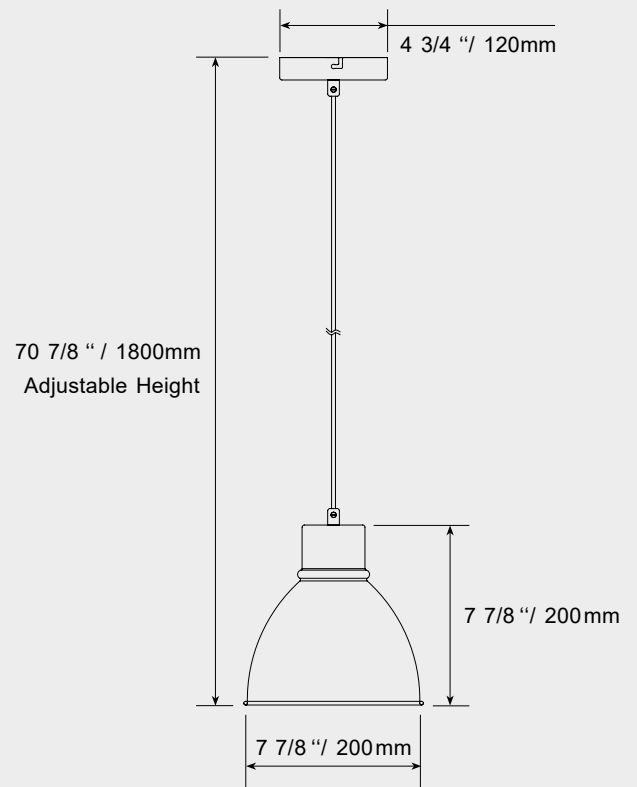

TECHNICAL DRAWING

DESCRIPTION

Opt for our elegant pendant light, ideal for enhancing your kitchen island. Attached to the ceiling with a hanging cable, this 8-inch diameter and height piece features a black exterior finish and a white interior, providing a modern contrast. Its total height is adjustable up to 71 inches (1800mm), allowing customization according to your needs. Designed to be compatible with E26/E27 bases, it gives you the freedom to choose from a wide range of bulbs to create the desired ambiance (bulbs not included). This fixture is a perfect fusion of functionality and style.

FEATURES

- Black finish, white interior
- Adjustable height up to 1800mm
- Suspension-Mount Installation
- Round canopy
- Compatible with the E26 light bulb base

INSTALLATION