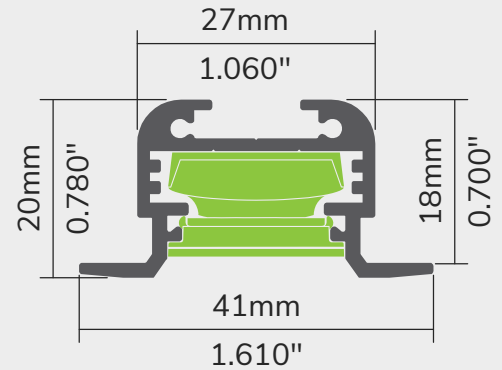

TECHNICAL DRAWING

NEW! ELEGANCE AND DISCRETION

The sleek and sophisticated design of the 158 profile seamlessly blends with your interior decor while ensuring a secure recessed installation. When used in conjunction with our spring brackets, the installation process becomes quick and effortless. One of the standout features of the 158 Profile is its cutting-edge lens that incorporates an LED light source with an impressive CRI of 95+. This enables you to precisely direct the light to your desired location with exceptional color quality and accuracy. Moreover, the profile's anti-reflective technology provides unparalleled visual comfort.

FEATURES

- Designed for recessed installation.
- Anti-reflective technology reducing eye fatigue.
- Available in 8 foot length.
- Length of light source in 6.5 in increments only.
- Accommodates and protects the majority of our LED strips.
- Certified for the Canadian market.

SP - Spring bracket

LENGTH

Available length

- 7"
- 13.5625"
- 20.1250"
- 26.6875"
- 33.25"
- 39.8125"
- 46.3750"
- 52.9375"
- 59.5"
- 66.0625"
- 72.6250"
- 79.1875"
- 85.75"
- 92.3125"