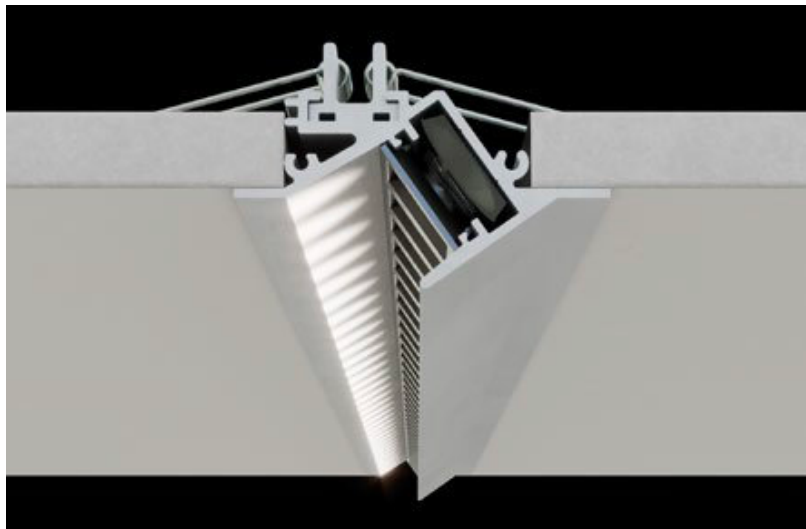

A POWERFUL AND COMPACT PROFILE

The 159 profile presents a direct and potent light source, allowing you to precisely focus the light wherever desired. Whether illuminating a work surface, enhancing textures, or creating an indirect wall-washing effect, this small and compact profile offers versatile lighting possibilities. With a choice of three colors and anti-glare lens, it's perfect for indoor spaces such as offices, stores, and accent lighting. Furthermore, the lens features anti-glare technology, ensuring optimal visual comfort.

FEATURES

- Designed for recessed installation.
- Anti-reflective technology reducing eye fatigue.
- Available in 8 foot length.
- Length of light source in 6.5 increments only.
- Accommodates and protects the majority of our LED strips.
- Certified for the Canadian market.