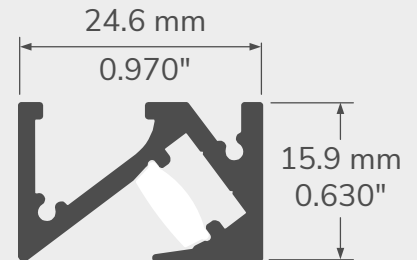

**TECHNICAL DRAWING**

**THE ELEGANCE OF SIMPLICITY**

A compact profile has been added to this thin series! Profile 425 provides accent lighting at an angle of 53° to highlight products on shelves or to cut out the underside of cabinets. Exclusively: the new high-end SiLens lens made of flexible silicone, which can be installed with a simple touch of the finger. Even better, the phantom brackets perfectly conceal the surface installation. Ideal for commercial or residential applications.

**FEATURES**

- Compact aluminum profile: 24.58 mm x 15.88 mm (0.97 in x 0.63 in)
- Custom lengths from 2 to 192 inches (4.88 m/16 ft) in aluminum, and 2 to 240 inches (6 m/20ft) in black
- 53° lighting angle
- 4 lumen packages: LP0 (128 lm/1.5 W/ft), LP1 (160 lm/1.5 W/ft), LP2 (255 lm/3.0 W/ft), LP3 (308 lm/4.5 W/ft) in 8 mm width with 5 mm tape guide
- 6 color temperatures (2400 K to 6200 K), CRI 90+
- Exclusive optics: SiLens, made of flexible silicone
- End caps with milled hole on both sides for the feed wire
- Surface installation with phantom brackets
- Optional power supply unit with DCsocket or hardwire connection
- Indoor use, IP22

### LENGTH

Custom length by sections of 2 to 240 inches (6m).