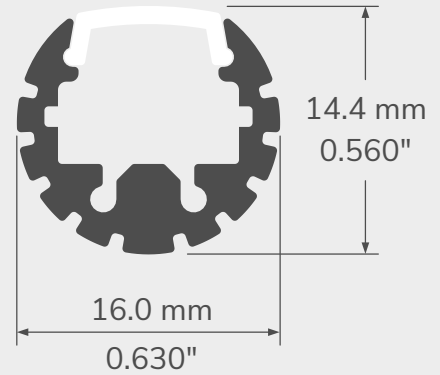

TECHNICAL DRAWING

MEET OUR MAGIC WAND!

A well cherished secret that we just have to brag about. The no.45 profile is a slim but extremely versatile display solution. With its ultra-compact size and its complete freedom of lighting direction, and accepting most LED strips, you will find many ways to install it with its wide variety of accessories.

FEATURES

- Ultra-compact size with a diameter of only 16mm (5/8in).
- All of the no.45 brackets allow adjusting lighting direction along the axis as desired.
- Custom length by sections of 2 to 240 inches (6m).
- Made of ALCOA 6063-T5 aluminum alloy increasing heat dissipation.
- Its use increases the lifetime of your LED engine.
- Compatible with multiple installation accessories.
- Designed to meet North American woodworking standards.

PROFILE	LENSES	MOUNTING HARDWARE	CANOPY	LENGTH
 <p>45 - Profile, alu</p>	 <p>CL - Clear lens</p>	 <p>FL - Flat bracket</p>	<p>NOTE: Only available with SUS bracket (suspension)</p>  <p>Remote driver canopy plate See Appendix 2 on page 158 CR0 - Alu CR1 - Black CR2 - White</p>	<p>Custom length by sections of 2 to 60 inches (1.5m).</p>
 <p>45BK - Profile, black</p>	 <p>OX - Optiflex lens</p>	 <p>U0 - "U" bracket, Alu</p>  <p>P0 - "P" bracket, Alu</p>	 <p>Integrated driver in canopy See Appendix 2 on page 158 CI0 - Alu CI1 - Black CI2 - White</p>	
	 <p>OP - Opal lens</p>	 <p>VS - Arm kit vertical surface Maximum = 12"</p>  <p>VI - Arm kit vertical insert Maximum = 12"</p>	 <p>Integrated driver & suspension kit See Appendix 2 on page 158 CIK0 - Alu CIK1 - Black CIK2 - White</p>	
	 <p>SIL - SiLens</p>	 <p>HS - Arm kit horizontal surface Maximum = 12"</p>  <p>HI - Arm kit horizontal insert Maximum = 12"</p>		
		 <p>SUS-4500 endcap suspension kit with 15ft. coax. cable</p>		