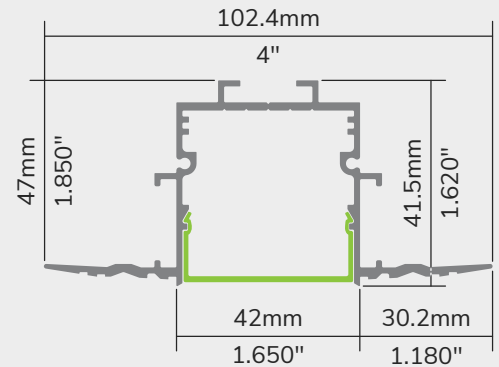

**TECHNICAL DRAWING**

**INNOVATION, PERFORMANCE, POWER.**

Experience the seamless integration of light and surface with the innovative 855 profile. Designed to effortlessly blend into the structure, this profile ensures a cohesive and unobtrusive lighting solution. With a wide range of LED light sources available, from warm and cozy 2400K to cool and crisp 6200K, including dynamic options like Dim to warm, Tunable White, RGB, and RGB white, you have the flexibility to create the perfect ambiance. Combining functionality with elegance, the refined look of the 855 profile effortlessly complements any project, delivering both style and performance.

**FEATURES**

- Designed for recessed installation.
- The grooved edges reduce the gap between screws and surface.
- Available in 8 foot length.
- Custom fabrication up to 96 inches.
- Accommodates and protects the majority of our LED strips.
- Certified for the Canadian market.

Type C horz. 90°

Type C vert. 90°

Type C vert. 45°

ACCS.

855 Endcaps

High efficiency reflector

Drywall small head screw  
(x100)