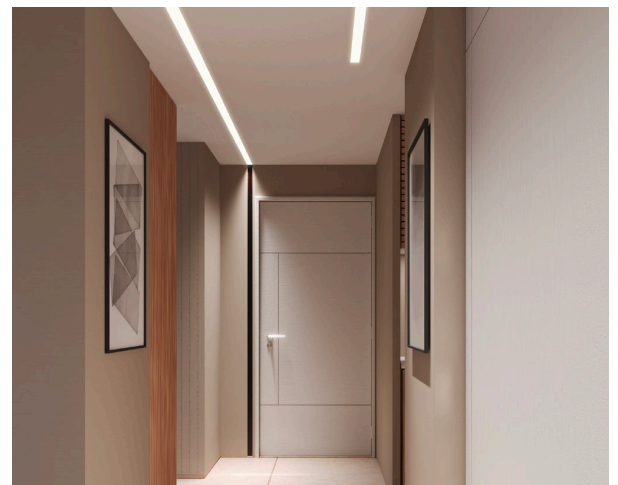

**TECHNICAL DRAWING**

**INNOVATION, PERFORMANCE, POWER.**

Experience the seamless integration of light and surface with the innovative 855 profile. Designed to effortlessly blend into the structure, this profile ensures a cohesive and unobtrusive lighting solution. With a wide range of LED light sources available, from warm and cozy 2400K to cool and crisp 6200K, including dynamic options like Dim to warm, Tunable White, RGB, and RGB white, you have the flexibility to create the perfect ambiance. Combining functionality with elegance, the refined look of the 855 profile effortlessly complements any project, delivering both style and performance.

**FEATURES**

- Designed for recessed installation.
- The grooved edges reduce the gap between screws and surface.
- Available in 8 foot length.
- Custom fabrication up to 96 inches.
- Accommodates and protects the majority of our LED strips.
- Certified for the Canadian market.