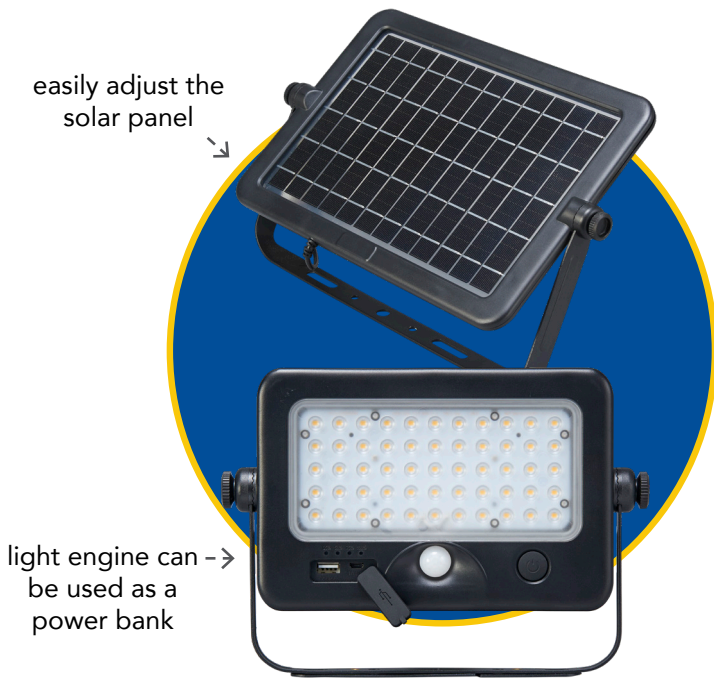

## LED SOLAR MULTIFUNCTIONAL FLOOD LIGHT

The Solera Solar Lighting Multifunctional Flood Light features a flexible design, the lamp can be used separately or connected to the solar panel.

- Perfect for transit stops, schools and garages.
- Two operating modes:
  - Mode A** - Constant lighting mode. Used when lamp is not connected with the solar panel. Can be set at 30% or 100% brightness
  - Mode B** - Sensor mode. Used when lamp is connected to the solar panel. Automatically turns on to 100% when motion is detected (within 18 ft.) and then turns to 5% when no motion is detected
- Comparable to 70W HID.
- 5m cable between panel and lamp.
- PIR Sensor included.
- Battery indicator shows when the battery is at 25%, 50%, 75% and 100%
- Li-Ion battery lasts at least 1500 charge cycles and is replaceable.

PART #	UPC	COMPARABLE TO	LUMENS	CCT	DIMENSIONS
SL-SMFL-10W-40K-BK-G1	844006079840	70W HID	1100	4000K	PANEL : 13.6 x 9.3 x 1.8 in. LIGHT : 9.1 x 6.5 x 1.3 in.

\*Available July 2022

WARRANTY  
(BATTERY WARRANTY 1 YEAR)