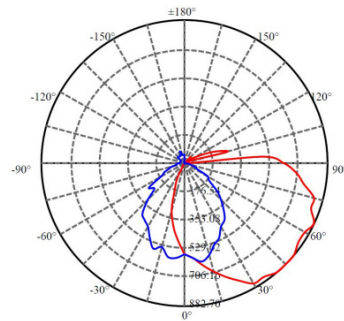

- Comparable to 150W HID
- Fixture features 3 operating modes, PIR motion sensor, timer and full brightness
- LED indicator shows the nights remaining on the current charge
- Lithium Ion battery lasts over 1500 charge cycles
- Perfect for illuminating doorways, walkways, railings and more
- Dimensions (L x W x H): 8" x 3" x 5"

Light Distribution Curve ->

| PART # | UPC | COMPARABLE TO | LUMENS | CCT |
|----------------------|--------------|---------------|--------|-------|
| SL-SWL-20W-40K-BK-G2 | 844006069124 | 150W HID | 2000 | 4000K |