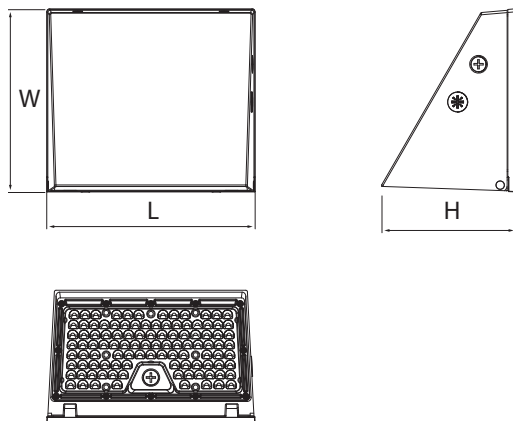

## Dimensional Drawing

|                | L      | W     | H     |
|----------------|--------|-------|-------|
| SSL-WP3T+/60M  | 10.63" | 9.33" | 6.85" |
| SSL-WP3T+/120L | 13.27" | 9.33" | 8.11" |