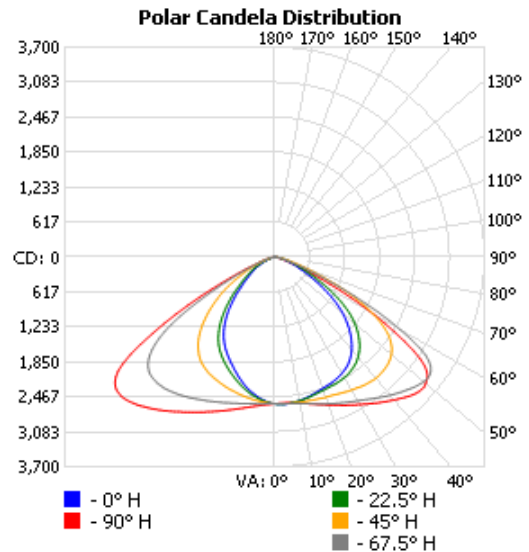

Polar Candela

Applications

Malls

Hotels

Industry

Office Complex