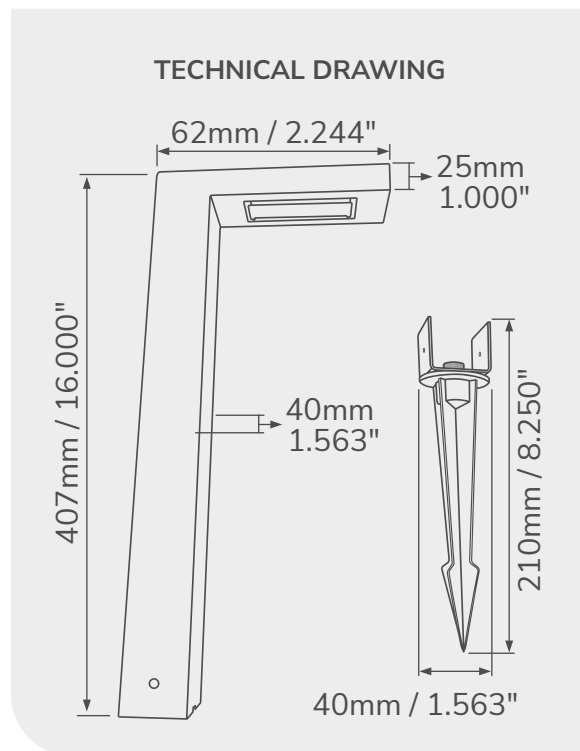

Rotatable Light Angle

TECHNICAL DRAWING

TECHNICAL SPECIFICATIONS

- | | | | |
|-------------------------|-----------------|---------------------|----------------|
| • Voltage | : 12V - 24V DC | • Lifespan | : 30 000 Hours |
| • Light Intensity | : 900 Lumens | • Dimmable | : Yes |
| • Consumption | : 9 Watts | • Protection Rating | : IP65 |
| • Color temperatures | : 3000K, 4000K | • Color | : Black |
| • Projection angle | : 40° | • Aluminum spike | : Yes |
| • Operating temperature | : -25°C ~ +60°C | | |

TECHNICAL SPECIFICATIONS

- Voltage : 12V / 24V DC
- Light Intensity : 255 Lumens
- Consumption : 3 Watts
- Color temperatures : 3000K, 4000K
- Projection angle : 120°
- Operating temperature : -25°C ~ +60°C
- Lifespan : 30 000 Hours
- Dimmable : Yes
- Protection Rating : IP65
- Color : Black
- Aluminum stake : Yes
- Housing : Stainless steele

TECHNICAL SPECIFICATIONS

- Voltage : 12V / 24V DC
- Light Intensity : 300 Lumens
- Consumption : 3 Watts
- Color temperatures : 3000K, 4000K, RGB
- Projection angle : 15°
- Operating temperature : -25°C ~ +60°C
- Cutout size : 44mm / 1.732 inches
- Lifespan : 30 000 Hours
- Dimmable : Yes
- Protection Rating : IP65
- Color : Brushed Stainless
- PVC Sleeve : Yes

TECHNICAL DRAWING

TECHNICAL SPECIFICATIONS

- | | | | |
|---------------------------|---------------------|---------------------|---|
| • Voltage | : 12/24 V DC | • Cutout size | : 35mm / 1.378 inches |
| • Light Intensity | : 125 Lumens | • Lifespan | : 25 000 Hours |
| • Consumption | : 1 Watts | • Dimmable | : Yes |
| • Incandescent Equivalent | : 20 Watts | • Protection Rating | : IP67 |
| • Colors and temperatures | : 3000K, 4000K, RGB | • Trim Options | : 1 side, 2 sides, Round, Square & Round Louver |
| • Projection angle | : 25° | • Trim Colors | : White, Black & Brushed Stainless |
| • IRC | : >80 | | |
| • Power Factor | : +90 | | |