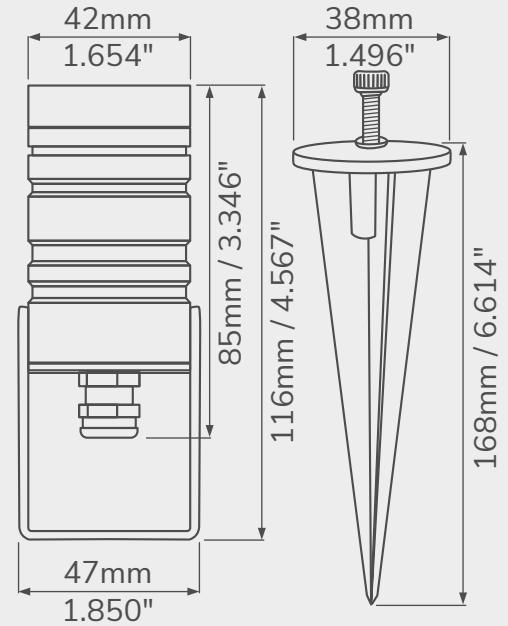

TECHNICAL DRAWING