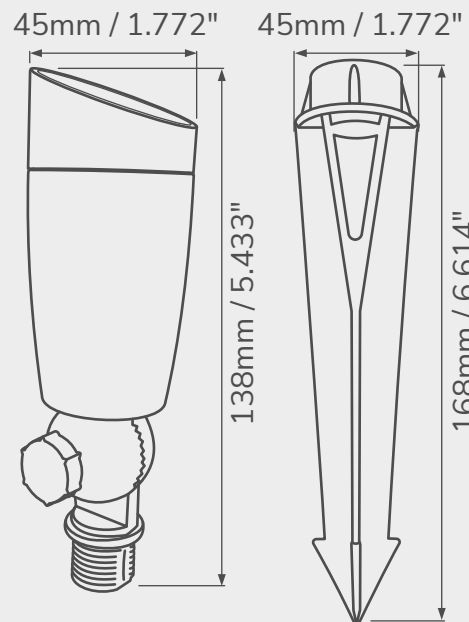

TECHNICAL DRAWING

TECHNICAL SPECIFICATIONS

- | | | | |
|-------------------------|----------------------|---------------------|----------------|
| • Voltage | : 12V - 24V DC | • Lifespan | : 30 000 Hours |
| • Light Intensity | : 490 Lumens | • Dimmable | : Yes |
| • Consumption | : 3 Watts | • Protection Rating | : IP65 |
| • Color temperatures | : 3000K, 4000K, RGBW | • Color | : Black |
| • Projection angle | : 25° (optional 45°) | • Plastic spike | : Yes |
| • Operating temperature | : -25°C ~ +60°C | | |

TECHNICAL SPECIFICATIONS

- Voltage : 12V / 24V DC
- Light Intensity : 255 Lumens
- Consumption : 3 Watts
- Color temperatures : 3000K, 4000K
- Projection angle : 120°
- Operating temperature : -25°C ~ +60°C
- Lifespan : 30 000 Hours
- Dimmable : Yes
- Protection Rating : IP65
- Color : Black
- Aluminum stake : Yes
- Housing : Stainless steele

TECHNICAL SPECIFICATIONS

- Voltage : 12V / 24V DC
- Light Intensity : 300 Lumens
- Consumption : 3 Watts
- Color temperatures : 3000K, 4000K, RGB
- Projection angle : 15°
- Operating temperature : -25°C ~ +60°C
- Cutout size : 44mm / 1.732 inches
- Lifespan : 30 000 Hours
- Dimmable : Yes
- Protection Rating : IP65
- Color : Brushed Stainless
- PVC Sleeve : Yes

TECHNICAL DRAWING

TECHNICAL SPECIFICATIONS

- | | | | |
|---------------------------|---------------------|---------------------|---|
| • Voltage | : 12/24 V DC | • Cutout size | : 35mm / 1.378 inches |
| • Light Intensity | : 125 Lumens | • Lifespan | : 25 000 Hours |
| • Consumption | : 1 Watts | • Dimmable | : Yes |
| • Incandescent Equivalent | : 20 Watts | • Protection Rating | : IP67 |
| • Colors and temperatures | : 3000K, 4000K, RGB | • Trim Options | : 1 side, 2 sides, Round, Square & Round Louver |
| • Projection angle | : 25° | • Trim Colors | : White, Black & Brushed Stainless |
| • IRC | : >80 | | |
| • Power Factor | : +90 | | |