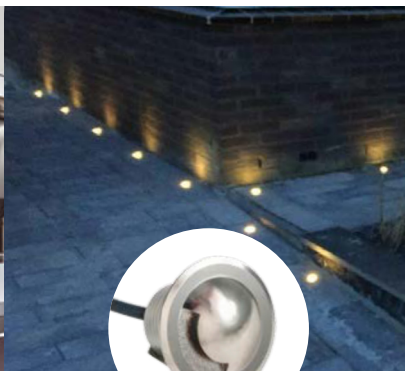

TECHNICAL SPECIFICATIONS

• Voltage	: 12/24 V DC	• Cutout size	: 35mm / 1.378 inches
• Light Intensity	: 125 Lumens	• Lifespan	: 25 000 Hours
• Consumption	: 1 Watts	• Dimmable	: Yes
• Incandescent Equivalent	: 20 Watts	• Protection Rating	: IP67
• Colors and temperatures	: 3000K, 4000K, RGB	• Trim Options	: 1 side, 2 sides, Round, Square & Round Louver
• Projection angle	: 25°	• Trim Colors	: White, Black & Brushed Stainless
• IRC	: >80		
• Power Factor	: +90