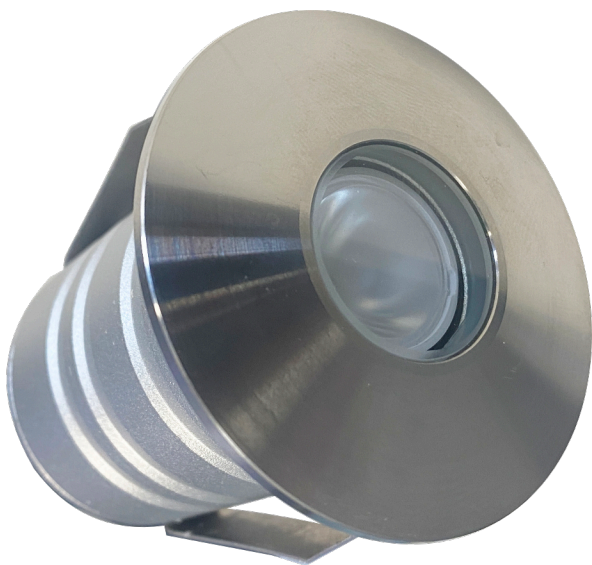

The logo for LED CO features the word "LED" in a bold, green, sans-serif font, followed by "CO" in a black, sans-serif font. The letter "O" is stylized as a lightbulb with a base of three horizontal lines. A registered trademark symbol (®) is positioned to the upper right of the "O".

Rotatable Light Angle

TECHNICAL DRAWING

TECHNICAL SPECIFICATIONS

- | | | | |
|-------------------------|-----------------|---------------------|----------------|
| • Voltage | : 12V - 24V DC | • Lifespan | : 30 000 Hours |
| • Light Intensity | : 900 Lumens | • Dimmable | : Yes |
| • Consumption | : 9 Watts | • Protection Rating | : IP65 |
| • Color temperatures | : 3000K, 4000K | • Color | : Black |
| • Projection angle | : 40° | • Aluminum spike | : Yes |
| • Operating temperature | : -25°C ~ +60°C | | |

TECHNICAL SPECIFICATIONS

- Voltage : 12V / 24V DC
- Light Intensity : 255 Lumens
- Consumption : 3 Watts
- Color temperatures : 3000K, 4000K
- Projection angle : 120°
- Operating temperature : -25°C ~ +60°C
- Lifespan : 30 000 Hours
- Dimmable : Yes
- Protection Rating : IP65
- Color : Black
- Aluminum stake : Yes
- Housing : Stainless steele

TECHNICAL SPECIFICATIONS

- Voltage : 12V / 24V DC
- Light Intensity : 300 Lumens
- Consumption : 3 Watts
- Color temperatures : 3000K, 4000K, RGB
- Projection angle : 15°
- Operating temperature : -25°C ~ +60°C
- Cutout size : 44mm / 1.732 inches
- Lifespan : 30 000 Hours
- Dimmable : Yes
- Protection Rating : IP65
- Color : Brushed Stainless
- PVC Sleeve : Yes