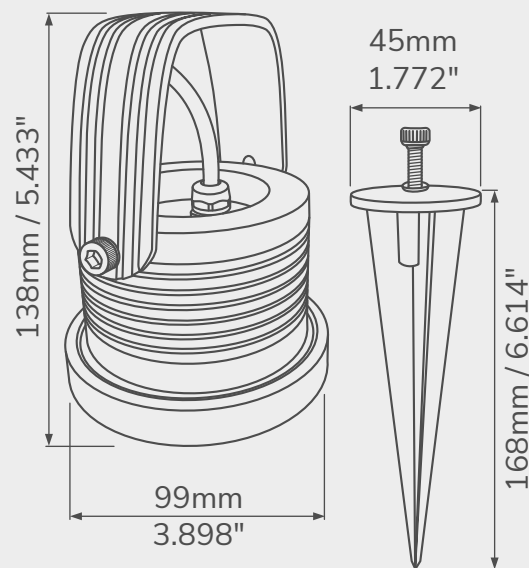

TECHNICAL DRAWING