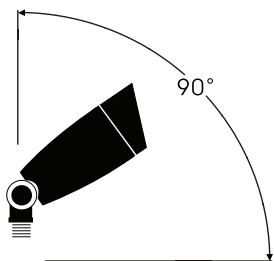

Rotatable Light Angle

TECHNICAL DRAWING

TECHNICAL SPECIFICATIONS

- | | | | |
|-------------------------|-----------------|---------------------|----------------|
| • Voltage | : 12V - 24V DC | • Lifespan | : 30 000 Hours |
| • Light Intensity | : 900 Lumens | • Dimmable | : Yes |
| • Consumption | : 9 Watts | • Protection Rating | : IP65 |
| • Color temperatures | : 3000K, 4000K | • Color | : Black |
| • Projection angle | : 40° | • Aluminum spike | : Yes |
| • Operating temperature | : -25°C ~ +60°C | | |

TECHNICAL SPECIFICATIONS

- Voltage : 12V / 24V DC
- Light Intensity : 255 Lumens
- Consumption : 3 Watts
- Color temperatures : 3000K, 4000K
- Projection angle : 120°
- Operating temperature : -25°C ~ +60°C
- Lifespan : 30 000 Hours
- Dimmable : Yes
- Protection Rating : IP65
- Color : Black
- Aluminum stake : Yes
- Housing : Stainless steele

TECHNICAL SPECIFICATIONS

- Voltage : 12V / 24V DC
- Light Intensity : 300 Lumens
- Consumption : 3 Watts
- Color temperatures : 3000K, 4000K, RGB
- Projection angle : 15°
- Operating temperature : -25°C ~ +60°C
- Cutout size : 44mm / 1.732 inches
- Lifespan : 30 000 Hours
- Dimmable : Yes
- Protection Rating : IP65
- Color : Brushed Stainless
- PVC Sleeve : Yes

TECHNICAL DRAWING

TECHNICAL SPECIFICATIONS

- | | | | |
|---------------------------|---------------------|---------------------|---|
| • Voltage | : 12/24 V DC | • Cutout size | : 35mm / 1.378 inches |
| • Light Intensity | : 125 Lumens | • Lifespan | : 25 000 Hours |
| • Consumption | : 1 Watts | • Dimmable | : Yes |
| • Incandescent Equivalent | : 20 Watts | • Protection Rating | : IP67 |
| • Colors and temperatures | : 3000K, 4000K, RGB | • Trim Options | : 1 side, 2 sides, Round, Square & Round Louver |
| • Projection angle | : 25° | • Trim Colors | : White, Black & Brushed Stainless |
| • IRC | : >80 | | |
| • Power Factor | : +90 | | |