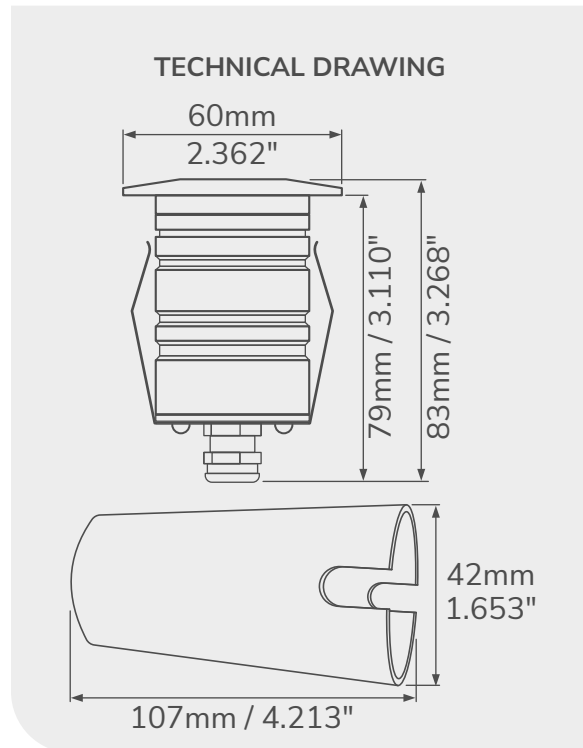

Rotatable Light Angle

TECHNICAL DRAWING

TECHNICAL SPECIFICATIONS

- | | | | |
|-------------------------|-----------------|---------------------|----------------|
| • Voltage | : 12V - 24V DC | • Lifespan | : 30 000 Hours |
| • Light Intensity | : 900 Lumens | • Dimmable | : Yes |
| • Consumption | : 9 Watts | • Protection Rating | : IP65 |
| • Color temperatures | : 3000K, 4000K | • Color | : Black |
| • Projection angle | : 40° | • Aluminum spike | : Yes |
| • Operating temperature | : -25°C ~ +60°C | | |

TECHNICAL SPECIFICATIONS

- Voltage : 12V / 24V DC
- Light Intensity : 255 Lumens
- Consumption : 3 Watts
- Color temperatures : 3000K, 4000K
- Projection angle : 120°
- Operating temperature : -25°C ~ +60°C
- Lifespan : 30 000 Hours
- Dimmable : Yes
- Protection Rating : IP65
- Color : Black
- Aluminum stake : Yes
- Housing : Stainless steele

TECHNICAL SPECIFICATIONS

- Voltage : 12V / 24V DC
- Light Intensity : 300 Lumens
- Consumption : 3 Watts
- Color temperatures : 3000K, 4000K, RGB
- Projection angle : 15°
- Operating temperature : -25°C ~ +60°C
- Cutout size : 44mm / 1.732 inches
- Lifespan : 30 000 Hours
- Dimmable : Yes
- Protection Rating : IP65
- Color : Brushed Stainless
- PVC Sleeve : Yes

TECHNICAL DRAWING

TECHNICAL SPECIFICATIONS

- | | | | |
|---------------------------|---------------------|---------------------|---|
| • Voltage | : 12/24 V DC | • Cutout size | : 35mm / 1.378 inches |
| • Light Intensity | : 125 Lumens | • Lifespan | : 25 000 Hours |
| • Consumption | : 1 Watts | • Dimmable | : Yes |
| • Incandescent Equivalent | : 20 Watts | • Protection Rating | : IP67 |
| • Colors and temperatures | : 3000K, 4000K, RGB | • Trim Options | : 1 side, 2 sides, Round, Square & Round Louver |
| • Projection angle | : 25° | • Trim Colors | : White, Black & Brushed Stainless |
| • IRC | : >80 | | |
| • Power Factor | : +90 | | |