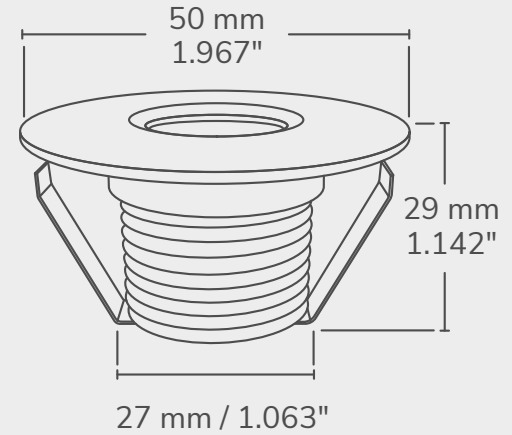

Rotatable Light Angle

TECHNICAL DRAWING

TECHNICAL SPECIFICATIONS

- | | | | |
|-------------------------|-----------------|---------------------|----------------|
| • Voltage | : 12V - 24V DC | • Lifespan | : 30 000 Hours |
| • Light Intensity | : 900 Lumens | • Dimmable | : Yes |
| • Consumption | : 9 Watts | • Protection Rating | : IP65 |
| • Color temperatures | : 3000K, 4000K | • Color | : Black |
| • Projection angle | : 40° | • Aluminum spike | : Yes |
| • Operating temperature | : -25°C ~ +60°C | | |

TECHNICAL SPECIFICATIONS

- Voltage : 12V / 24V DC
- Light Intensity : 255 Lumens
- Consumption : 3 Watts
- Color temperatures : 3000K, 4000K
- Projection angle : 120°
- Operating temperature : -25°C ~ +60°C
- Lifespan : 30 000 Hours
- Dimmable : Yes
- Protection Rating : IP65
- Color : Black
- Aluminum stake : Yes
- Housing : Stainless steele

TECHNICAL SPECIFICATIONS

- Voltage : 12V / 24V DC
- Light Intensity : 300 Lumens
- Consumption : 3 Watts
- Color temperatures : 3000K, 4000K, RGB
- Projection angle : 15°
- Operating temperature : -25°C ~ +60°C
- Cutout size : 44mm / 1.732 inches
- Lifespan : 30 000 Hours
- Dimmable : Yes
- Protection Rating : IP65
- Color : Brushed Stainless
- PVC Sleeve : Yes

TECHNICAL DRAWING

TECHNICAL SPECIFICATIONS

- | | | | |
|---------------------------|---------------------|---------------------|---|
| • Voltage | : 12/24 V DC | • Cutout size | : 35mm / 1.378 inches |
| • Light Intensity | : 125 Lumens | • Lifespan | : 25 000 Hours |
| • Consumption | : 1 Watts | • Dimmable | : Yes |
| • Incandescent Equivalent | : 20 Watts | • Protection Rating | : IP67 |
| • Colors and temperatures | : 3000K, 4000K, RGB | • Trim Options | : 1 side, 2 sides, Round, Square & Round Louver |
| • Projection angle | : 25° | • Trim Colors | : White, Black & Brushed Stainless |
| • IRC | : >80 | | |
| • Power Factor | : +90 | | |