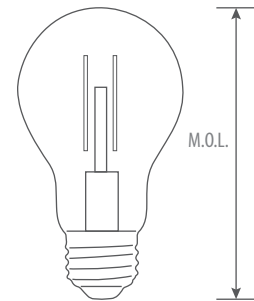

LED LAMP

ARTISAN Series

LED A15, A19, B10

Low Non Visible Flicker LOW non visible FLICKER

2-year limited warranty

Operating temperature range -20 °C ~ +40 °C

Features & Benefits

- Reduced flicker down to 10%*
 - Compare to 6.6% traditional incandescent
 - Far below California T20 standard 30%
 - Significantly improve light quality
 - Optimize eye comfort

With clear, amber or milky white glass cover

15,000 hour life (L70), high CRI (80+), dimmable

Damp location rated

*Except AR-A19LF/8W & AR-A19LNVF/8W

Dimensional Drawing

Ordering Information Example: AR-A15LF/5W/30/D/C