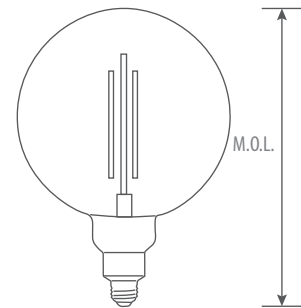

LED LAMP

ARTISAN Series

LED G16.5, G30, G40

Low Flicker LOW non visible FLICKER

2-year limited warranty

Operating temperature range -20°C ~ +40°C

Features & Benefits

- Reduced flicker down to 10%
 - Compare to 6.6% traditional incandescent
 - Far below California T20 standard 30%
 - Significantly improve light quality
 - Optimize eye comfort

With clear, amber or milky white glass cover

15,000 hour life (L70), high CRI (80+), dimmable,

Damp location rated

Dimensional Drawing

Ordering Information Example: AR-G16.5LF/4W/27/E12/D/C

Family Name	Lamp Type	Wattage	CCT	Base	Dimmable	Cover
AR (Artisan)	G16.5LF (G16.5, Low flicker) G30LF (G30, Low flicker) G40LF (G40, Low flicker) G16.5, G40	4W 5W	22 (2200K) 27 (2700K) 30 (3000K)	E12 Blank (E26)	D (Dimmable)	C (Clear) A (Amber) MW (Milky white)

Product Specification

Ordering Code	Model Number	Watts (W)	Replacement Filament	Replacement Incandescent	Base	Voltage (V)	Hour Rating	Beam Angle	Initial Lumens (lm)	CCT(K)	CRI	Damp LOC.	M.O.L. (inch)	Case QTY.
1771146	AR-G16.5LF/4W/27/E12/D/C	4	-	40W	E12	120	15,000	330°	350	2700	80	Y	3.31	50
1771208	AR-G16.5LF/4W/30/E12/D/C	4	-	40W	E12	120	15,000	330°	350	3000	80	Y	3.31	50
1771212	AR-G16.5LF/4W/30/E12/D/MW	4	-	40W	E12	120	15,000	330°	300	3000	80	Y	3.31	50
1771109	AR-G16.5/4W/27/D/C**	4	-	40W	E26	120	15,000	330°	350	2700	80	Y	3.31	50
1771147	AR-G30LF/5W/27/D/C	5	-	50W	E26	120	15,000	330°	500	2700	80	Y	5.28	40
1771215	AR-G30LF/5W/30/D/C	5	-	50W	E26	120	15,000	330°	500	3000	80	Y	5.28	40
1771216	AR-G30LF/5W/30/D/MW	5	-	50W	E26	120	15,000	330°	450	3000	80	Y	5.28	40
1771929	AR-G30LF/5W/22/D/A	5	50W	-	E26	120	15,000	330°	450	2200	80	Y	5.28	40
1771217	AR-G40LF/4W/30/D/C	4	-	40W	E26	120	15,000	330°	350	3000	80	Y	6.77	8
1772910	AR-G40LF/5W/22/D/A	5	50W	-	E26	120	15,000	330°	500	2200	80	Y	6.77	8
1771218	AR-G40LF/4W/30/D/MW	4	-	40W	E26	120	15,000	330°	320	3000	80	Y	6.77	8
1771909	AR-G40/5W/22/D/A**	5	40W	-	E26	120	15,000	330°	400	2200	80	Y	6.77	8