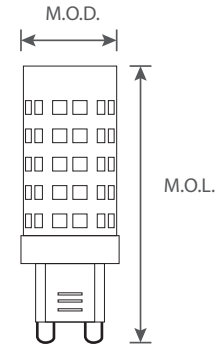

## LED G9, G4 & MR11 Bulbs VIV-G9, VIV-G4, VIV-MR11

15,000hrs: 2-year; 25,000hrs: 3-year limited warranty

Operating temperature range -20° C ~ +40° C

Dimensional Drawing