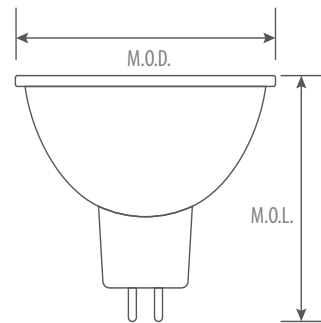

*For applicable models, see product specification below

Dimensional Drawing

Ordering Information Example: VIV-MR16/T3/7W/30/WFL40/GU5.3/D

Family Name	Lamp Type	Wattage	CCT(K)	Beam Angle	Base	Neck Length	Dimmable
VIV (Vivid)	MR16	6W	27 (2700K), 30 (3000K)	FL25 (25°)	JDR (E26)	L (Long)	D (dimmable)
	MR16/T3	6.5W 7W	40 (4000K), 50 (5000K)	WFL35 (35°) WFL40 (40°)	GU10 GU5.3	S (Short)	Blank (non dimmable)