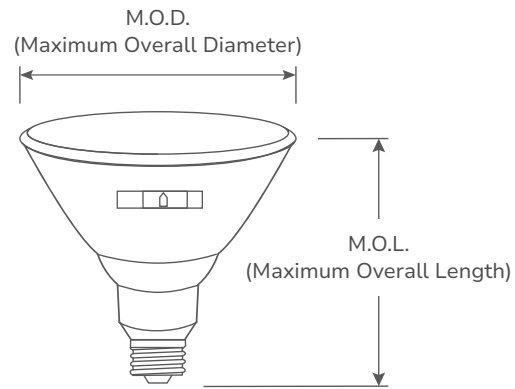

## FEATURES

- cETLus listed
- Various models and colors
- 5CCT Selectable (27/30/35/40/50K)
- High CRI (90+), Dimmable
- Glass lens with perfect light distribution
- Wet location rated, suitable for outdoor locations
- 25,000 hours average life
- 3 years warranty

## PRODUCT SPECIFICATION

Model Number	Wattage (W)	Base	Voltage (V)	Hour Rating	Beam Angle	Initial Lumens(lm)	CCT(K)	CRI	Enclosed Fixture Application	Wet Location	M.O.D. (inch)	M.O.L. (inch)	Case QTY.
LCB-PAR38-16W-5CCT-WH	16	E26	120	25,000	40°	1400	27/30/35/40/50	90	No	Yes	4.8	5.31	20
LCB-PAR38-16W-5CCT-BK	16	E26	120	25,000	40°	1400	27/30/35/40/50	90	No	Yes	4.8	5.31	20
LCB-PAR30-12W-5CCT-WH	12	E26	120	25,000	40°	840	27/30/35/40/50	90	No	Yes	3.74	4.84	30
LCB-PAR30-12W-5CCT-BK	12	E26	120	25,000	40°	840	27/30/35/40/50	90	No	Yes	3.74	4.84	30
LCB-PAR20-7W-5CCT-WH	7	E26	120	25,000	40°	500	27/30/35/40/50	90	No	Yes	2.47	3.46	50
LCB-PAR20-7W-5CCT-BK	7	E26	120	25,000	40°	500	27/30/35/40/50	90	No	Yes	2.47	3.46	50