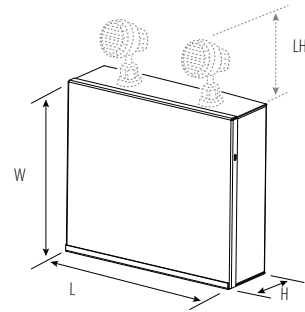

UL LISTED TL-EMRM/140W

SP TL-EMRM/95W

SP TL-EMRM/36W

Features & Benefits

Steel housing, UL-94V-0 flame rating, fire-resistant

Input Voltage: 120/277/347V

With or without 2x2W 6500K heads

12V / 6V sealed lead-acid battery

Damp location rated, IP Class: IP20, not intended for outdoor use

Wall mounting, remote capable

Dimensional Drawing

Ordering Information Example: TL-EMRM/90W/12VDC/0/120-347V

Family Name	Fixture Type	Wattage	Load Voltage	LED Heads	Input Voltage
TL (Turolight)	EMRM (Emergency remote)	36W 90W 95W 140W	6VDC 12VDC	0 (Without heads) 2 (With 2 LED heads)	120/277/347V

Product Specification

Ordering Code	Model Number	Description	Wattage (W)	Input Voltage (V)	LED Heads	Mounting	Remote Capable	Damp Location	Dimensions LxWxH (inch)	Case QTY.
3465200	TL-EMRM/36W/6VDC/2/120-347V	C/w 2x2W heads 36W, 6VDC, 120/277/347V, 90 Min at Max. Load	36	120/277/347V	2	Wall	Yes	Yes	11.8"×5.5"×2.95" (3.55")	10
3466200	TL-EMRM/90W/12VDC/0/120-347V	No heads 64W, 12VDC, 120/277/347V, 30 Min at Max. Load	64	120/277/347V	0	Wall	Yes	Yes	10.2"×9.1"×3.27"	3
3466201	TL-EMRM/90W/12VDC/2/120-347V	C/w 2x2W heads 60W, 12VDC, 120/277/347V, 30 Min at Max. Load	60	120/277/347V	2	Wall	Yes	Yes	10.2"×9.1"×3.27" (5")	3
3466202	TL-EMRM/95W/12VDC/2/120-347V	C/w 2x2W heads 95W, 12VDC, 120/277/347V, 30 Min at Max. Load	95	120/277/347V	2	Wall	Yes	Yes	12.2"×7.87"×2.76" (3.55")	5
3461220	TL-EMRM/140W/12VDC/2/120-347V	C/w 2x2W heads 140W, 12VDC, 120/277/347V, 30 Min at Max. Load	140	120/277/347V	2	Wall	Yes	Yes	13.5"×8.97"×4.21" (3.55")	5