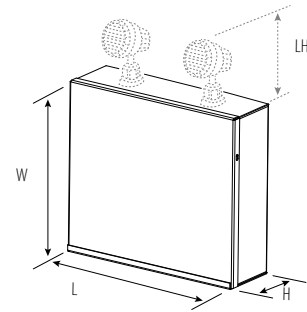

UL LISTED TL-EMRM/140W

SP TL-EMRM/95W

SP TL-EMRM/36W

Features & Benefits

Steel housing, UL-94V-0 flame rating, fire-resistant

Input Voltage: 120/277/347V

With or without 2x2W 6500K heads

12V / 6V sealed lead-acid battery

Damp location rated, IP Class: IP20, not intended for outdoor use

Wall mounting, remote capable

Dimensional Drawing

Ordering Information Example: TL-EMRM/90W/12VDC/0/120-347V

Family Name	Fixture Type	Wattage	Load Voltage	LED Heads	Input Voltage
TL (Turolight)	EMRM (Emergency remote)	36W	6VDC	0 (Without heads)	120/277/347V
		90W	12VDC	2 (With 2 LED heads)	
		95W			
		140W			

Product Specification

Ordering Code	Model Number	Description	Wattage (W)	Input Voltage (V)	LED Heads	Mounting	Remote Capable	Damp Location	Dimensions LxWxH (LH) (inch)	Case QTY.
3465200	TL-EMRM/36W/6VDC/2/120-347V	C/w 2x2W heads 36W, 6VDC, 120/277/347V, 90 Min at Max. Load	36	120/277/347V	2	Wall	Yes	Yes	11.8"×5.5"×2.95" (3.55")	10
3466200	TL-EMRM/90W/12VDC/0/120-347V	No heads 64W, 12VDC, 120/277/347V, 30 Min at Max. Load	64	120/277/347V	0	Wall	Yes	Yes	10.2"×9.1"×3.27"	3
3466201	TL-EMRM/90W/12VDC/2/120-347V	C/w 2x2W heads 60W, 12VDC, 120/277/347V, 30 Min at Max. Load	60	120/277/347V	2	Wall	Yes	Yes	10.2"×9.1"×3.27" (5")	3
3466202	TL-EMRM/95W/12VDC/2/120-347V	C/w 2x2W heads 95W, 12VDC, 120/277/347V, 30 Min at Max. Load	95	120/277/347V	2	Wall	Yes	Yes	12.2"×7.87"×2.76" (3.55")	5
3461220	TL-EMRM/140W/12VDC/2/120-347V	C/w 2x2W heads 140W, 12VDC, 120/277/347V, 30 Min at Max. Load	140	120/277/347V	2	Wall	Yes	Yes	13.5"×8.97"×4.21" (3.55")	5