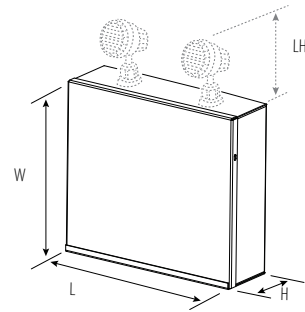

TL-EMRM/140W

TL-EMRM/95W

TL-EMRM/36W

Features & Benefits

Steel housing, UL-94V-0 flame rating, fire-resistant

Input Voltage: 120/277/347V

With or without 2x2W 6500K heads

12V / 6V sealed lead-acid battery

Damp location rated, IP Class: IP20, not intended for outdoor use

Wall mounting, remote capable

Dimensional Drawing

Ordering Information Example: TL-EMRM/90W/12VDC/0/120-347V

Family Name	Fixture Type	Wattage	Load Voltage	LED Heads	Input Voltage
TL (Turolight)	EMRM (Emergency remote)	36W 90W 95W 140W	6VDC 12VDC	0 (Without heads) 2 (With 2 LED heads)	120/277/347V

Product Specification

Ordering Code	Model Number	Description	Wattage (W)	Input Voltage (V)	LED Heads	Mounting	Remote Capable	Damp Location	Dimensions LxWxH (inch)	Case QTY.
3465200	TL-EMRM/36W/6VDC/2/120-347V	C/w 2x2W heads 36W, 6VDC, 120/277/347V, 90 Min at Max. Load	36	120/277/347V	2	Wall	Yes	Yes	11.8"×5.5"×2.95" (3.55")	10
3466200	TL-EMRM/90W/12VDC/0/120-347V	No heads 64W, 12VDC, 120/277/347V, 30 Min at Max. Load	64	120/277/347V	0	Wall	Yes	Yes	10.2"×9.1"×3.27"	3
3466201	TL-EMRM/90W/12VDC/2/120-347V	C/w 2x2W heads 60W, 12VDC, 120/277/347V, 30 Min at Max. Load	60	120/277/347V	2	Wall	Yes	Yes	10.2"×9.1"×3.27" (5")	3
3466202	TL-EMRM/95W/12VDC/2/120-347V	C/w 2x2W heads 95W, 12VDC, 120/277/347V, 30 Min at Max. Load	95	120/277/347V	2	Wall	Yes	Yes	12.2"×7.87"×2.76" (3.55")	5
3461220	TL-EMRM/140W/12VDC/2/120-347V	C/w 2x2W heads 140W, 12VDC, 120/277/347V, 30 Min at Max. Load	140	120/277/347V	2	Wall	Yes	Yes	13.5"×8.97"×4.21" (3.55")	5