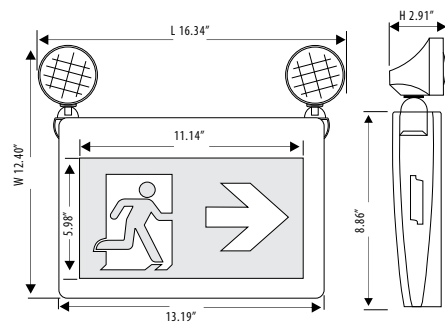

LED FIXTURE

TL Series

LED Emergency Combo Sign TL-RMES333

"Running Man" LED emergency combo sign

2-year limited warranty

Operating temperature range -10 °C ~ +40 °C

Features & Benefits

Plastic housing and PC pictogram sign

Remote head can be rotated to certain angle

Ni-cd battery backup for 2 hrs

2W x 2 lamp heads

Universal (wall, side) mounting

Super bright SMD LED

3 Pictograms included

Dimensional Drawing

Ordering Information Example: TL-RMES333

Family Name	Fixture Type	Model
TL (Turolight)	RMES ("Running Man" emergency sign)	333 (Combo sign, plastic, self powered)

Product Specification

Ordering Code	Model Number	Description	Wattage (W)	Input Voltage (V)	Mounting	Remote Capable	Self Powered Battery	Damp Location	Dimensions L×W×H (inch)	Case QTY.
3461217	TL-RMES333	"Running Man" LED emergency combo sign, white plastic housing Ni-cd battery backup for 2 hours	3W	120/347V	Wall, side	No	Yes (2hrs)	Yes	16.34"×12.40"×2.91"	10