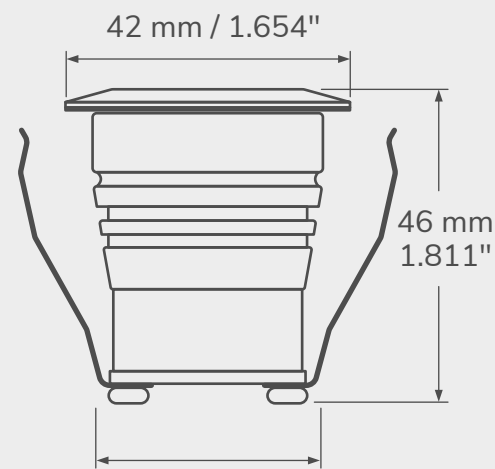

**TECHNICAL DRAWING**

**TECHNICAL SPECIFICATIONS**

- Input Voltage : DC 12V
- LED Power : 3 Watt
- Color Temperature : 3000K - 4000K
- Lumen Output : 135 LM
- IRC : 80+
- Beam Angle : 45°
- Dimensions : 42 x 46mm
- Cutout Size : 32mm
- Dimmable : No
- Lifespan : +50 000 hours
- Warranty : 3 Years

**FEATURES**

- Small recessed light
- Suitable for indoor and outdoor use
- Simple to install
- Available in Brushed aluminium only

**PRODUCT NUMBERS**

- 3000K : LCPK500-30K
- 4000K : LCPK500-40K