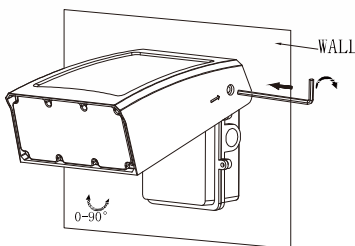

**Product Dimension**

**Installation Instructions:**

① Loosen the M6 Screw on the Fixture Housing.

② Remove the Housing to install the Wall Mounting box.  
a. Knock out appropriate holes when mounting to Junction Box(not provided)  
b. Use the Level Bubble in the Wall Mounting Box, level the Fixture and secure to a sturdy wall. (shown as Fig3)

③ Place the Housing back to the Wall Mounting Box, and tighten the 2x M5 Flat Head Philips Screw. Remove the Leakage Head Philips Screw. Remove the Leakage Plugs & check Door Gasket.

④ Adjust the Housing from 0-90° for desired beam angle via adjusting the M6 Screw.