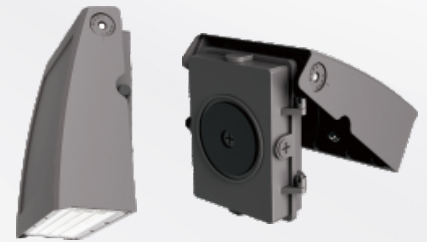

## ADJUSTABLE

LED Wall Pack

**0-90°**

**75W-60W-45W**

**3 WATT Choosable**

**3000K-4000K-5000K**

**3 CCT Choosable**

### Video

**Adjustable LED Wall Pack**

**NX-FCWW-75WCS**

### Specification

Product Name :	Adjustable LED Wall Pack
Model NO. :	NX-FCWW-75WCS
Wattage :	75W / 60W / 45W Choosable
Specification :	AC120-347V; 50/60Hz; 900mA
Working Temp :	-40-50(°C)
Power Factor :	>0.9
CRI(ra) :	>80
Color :	Dark Bronze
Material :	Die-casting Aluminum
Light Source :	Lumileds2835
Lumen :	130 lm / W
Life Time :	50000 hrs
Beam Angle :	90 °
Adjustable Angle :	0-90 °
Product Size :	10.89x8.50x4.86 inch
IP :	IP65
Application :	General outdoor security lighting, pathways, loading docks, perimeters...etc
Warranty :	5 years
Standard :	UL, cUL, DLC, FCC
Color Temp :	3000K-4000K-5000K Choosable

**Feature:**

- Stylish slim profile design, available in black, white, bronze.
- 0-90° adjustable for semi and full cutoff application.
- Polycarbonate lens, anti-UV.
- Lumiled 2835 chips. 130lm/w @ 5000K (fixture)
- 120-347VAC, 12V output with 100mA.
- 0-10V dimming power supply.
- 3000K-4000K-5000K CCT selectable.
- Power selectable ( 75W-60W-45W ).
- Photosensor optional.