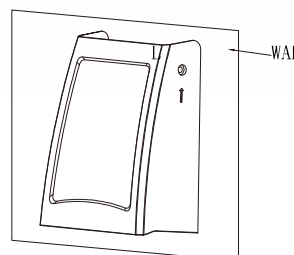

**Feature:**

- Stylish slim profile design, available in black, white, bronze.
- 0-90° adjustable for semi and full cutoff application.
- Polycarbonate lens, anti-UV.
- Lumiled 2835 chips. 130lm/w @ 5000K (fixture)
- 120-347VAC, 12V output with 100mA.
- 0-10V dimming power supply.
- 3000K-4000K-5000K CCT selectable.
- Power selectable ( 75W-60W-45W ).
- Photosensor optional.

**Product Dimension**

**Installation Instructions:**

① Loosen the M6 Screw on the Fixture Housing.

② Remove the Housing to install the Wall Mounting box.  
a. Knock out appropriate holes when mounting to Junction Box(not provided)  
b. Use the Level Bubble in the Wall Mounting Box, level the Fixture and secure to a sturdy wall. (shown as Fig3)

③ Place the Housing back to the Wall Mounting Box, and tighten the 2x M5 Flat Head Philips Screw. Remove the Leakage Head Philips Screw. Remove the Leakage Plugs & check Door Gasket.

④ Adjust the Housing from 0-90° for desired beam angle via adjusting the M6 Screw.