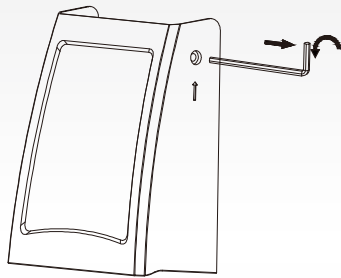

Installation Instructions:

① Loosen the M6 Screw on the Fixture Housing.