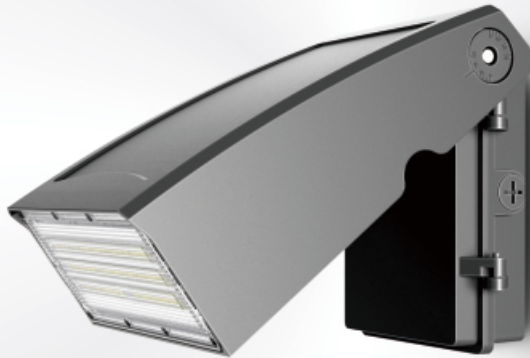

## ADJUSTABLE

LED Wall Pack

**0-90°**

**75W-60W-45W**

**3 WATT Choosable**

**3000K-4000K-5000K**

**3 CCT Choosable**

### Video

**Adjustable LED Wall Pack**

**NX-FCWW-75WCS**

### Specification

Product Name :	Adjustable LED Wall Pack
Model NO. :	NX-FCWW-75WCS
Wattage :	75W / 60W / 45W Choosable
Specification :	AC120-347V; 50/60Hz; 900mA
Working Temp :	-40-50(°C)
Power Factor :	>0.9
CRI(ra) :	>80
Color :	Dark Bronze
Material :	Die-casting Aluminum
Light Source :	Lumileds2835
Lumen :	130 lm / W
Life Time :	50000 hrs
Beam Angle :	90 °
Adjustable Angle :	0-90 °
Product Size :	10.89x8.50x4.86 inch
IP :	IP65
Application :	General outdoor security lighting, pathways, loading docks, perimeters...etc
Warranty :	5 years
Standard :	UL, cUL, DLC, FCC
Color Temp :	3000K-4000K-5000K Choosable

**Feature:**

- Stylish slim profile design, available in black, white, bronze.
- 0-90° adjustable for semi and full cutoff application.
- Polycarbonate lens, anti-UV.
- Lumiled 2835 chips. 130lm/w @ 5000K (fixture)
- 120-347VAC, 12V output with 100mA.
- 0-10V dimming power supply.
- 3000K-4000K-5000K CCT selectable.
- Power selectable ( 75W-60W-45W ).
- Photosensor optional.