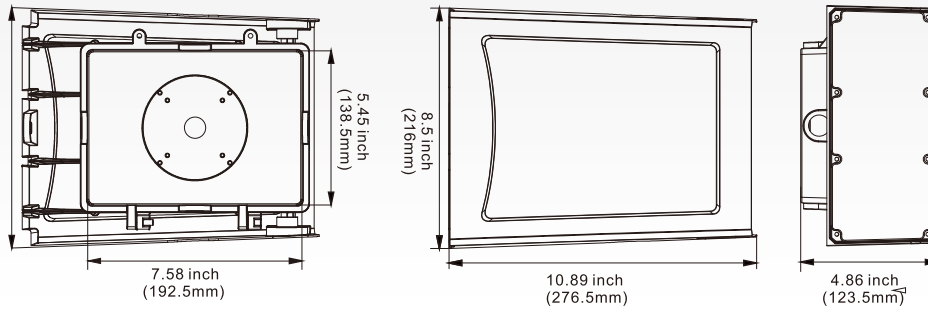

Feature:

- Stylish slim profile design, available in black, white, bronze.
- 0-90° adjustable for semi and full cutoff application.
- Polycarbonate lens, anti-UV.
- Lumiled 2835 chips. 130lm/w @ 5000K (fixture)
- 120-347VAC, 12V output with 100mA.
- 0-10V dimming power supply.
- 3000K-4000K-5000K CCT selectable.
- Power selectable (75W-60W-45W).
- Photosensor optional.

Product Dimension