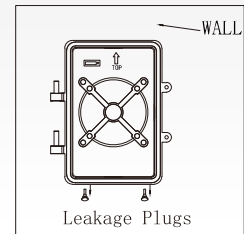

**Product Dimension**

**Installation Instructions:**

① Loosen the M6 Screw on the Fixture Housing.

② Remove the Housing to install the Wall Mounting box.  
a. Knock out appropriate holes when mounting to Junction Box(not provided)  
b. Use the Level Bubble in the Wall Mounting Box, level the Fixture and secure to a sturdy wall. (shown as Fig3)

③ Place the Housing back to the Wall Mounting Box, and tighten the 2x M5 Flat Head Philips Screw. Remove the Leakage Head Philips Screw. Remove the Leakage Plugs & check Door Gasket.

④ Adjust the Housing from 0-90° for desired beam angle via adjusting the M6 Screw.