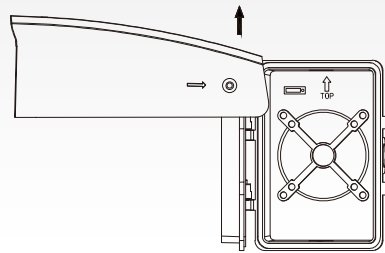

**Feature:**

- Stylish slim profile design, available in black, white, bronze.
- 0-90° adjustable for semi and full cutoff application.
- Polycarbonate lens, anti-UV.
- Lumiled 2835 chips. 130lm/w @ 5000K (fixture)
- 120-347VAC, 12V output with 100mA.
- 0-10V dimming power supply.
- 3000K-4000K-5000K CCT selectable.
- Power selectable ( 75W-60W-45W ).
- Photosensor optional.

**Product Dimension**

**Installation Instructions:**

① Loosen the M6 Screw on the Fixture Housing.

② Remove the Housing to install the Wall Mounting box.  
a. Knock out appropriate holes when mounting to Junction Box(not provided)  
b. Use the Level Bubble in the Wall Mounting Box, level the Fixture and secure to a sturdy wall. (shown as Fig3)