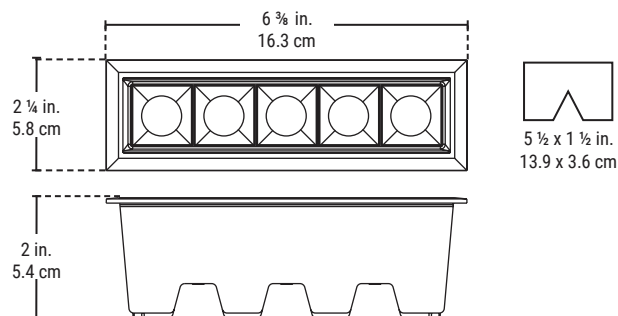

TECHNICAL DRAWING