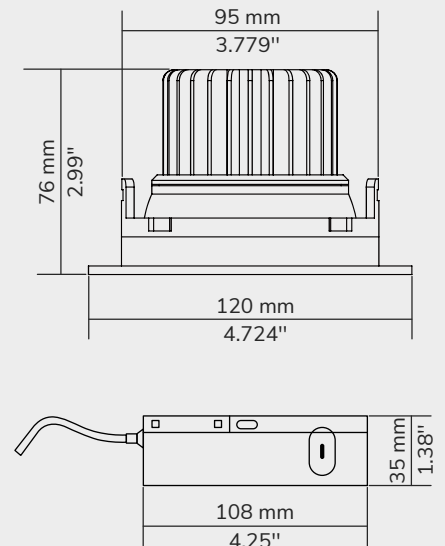

TECHNICAL DRAWING

TECHNICAL SPECIFICATIONS

- Color Temp. : 2700K / 3000K / 3500K / 4000K / 5000K Tunable
- Lumens : 1000 / 1040 / 1186 / 1200 / 1258 LM
- Beam Angle : 40°
- CRI : >80
- Input Voltage : 110-130VAC
- Power : 15W
- Power Factor : >0.94
- Trim color : White
- Dimming : Triac base dimmable
- Location Approved : Wet Location
- Certification : cETLus
- Lifespan : 50,000hrs
- Warranty : 3 years
- Cutout size : 4" - (101mm)
- Panel Diameter : 3.78" - (95mm)
- Panel Depth : 2.99" - (76mm)
- Junction Box Length : 4.250" - (108mm)
- Junction Box Width : 2.375" - (60mm)
- Junction Box Height : 1.375" - (35mm)

MOUNTING PLATES

4 inch plate (LCPLATE-414)