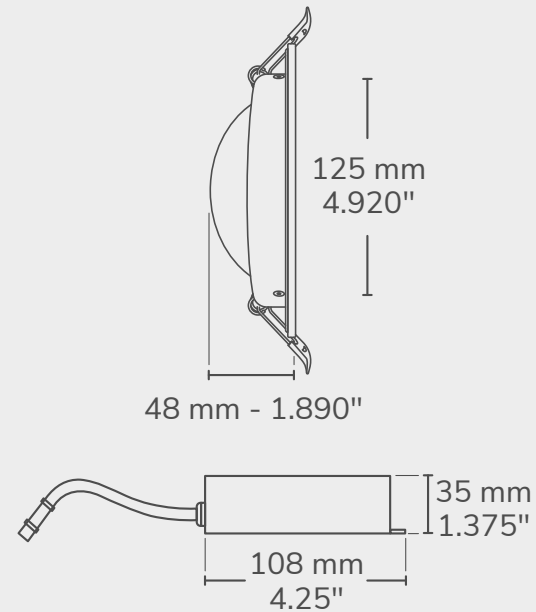

**TECHNICAL DRAWING**

**TECHNICAL SPECIFICATIONS**

- Color Temp. : 2700K / 3000K / 3500K / 4000K / 5000K Tunable
- Lumens : 680 / 700 / 750 / 760 / 740 LM
- Beam Angle : 40°
- CRI : >80
- Input Voltage : 110-130VAC
- Power : 9W
- Power Factor : >0.94
- Trim color : White / Black
- Dimming : Triac base dimmable
- Location Approved : Damp Location
- Certification : cETLus
- Lifespan : 50,000hrs
- Warranty : 3 years
- Cutout size : 4.25" - (108mm)
- Panel Diameter : 4.92" - (125mm)
- Panel Depth : 1.89" - (48mm)
- Junction Box Length: 4.25" - (108mm)
- Junction Box Width : 2.4" - (60mm)
- Junction Box Height : 1.375" - (35mm)

## MOUNTING PLATES

4 inch plate (LCPLATE-414)