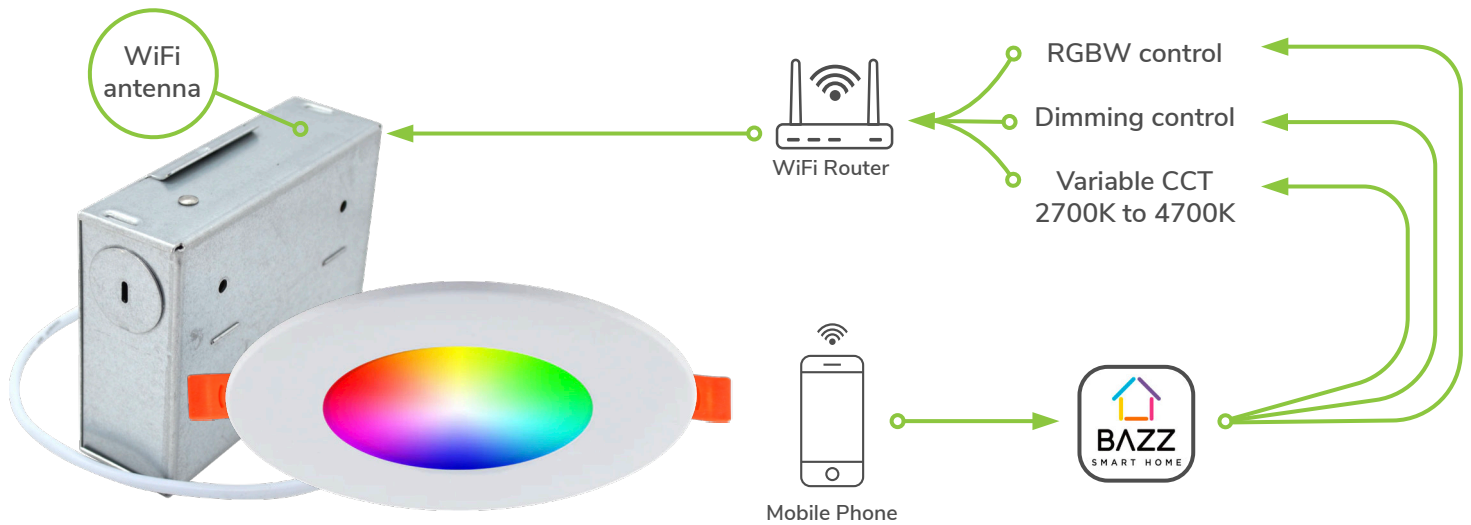

PRODUCT NUMBERS

White : LCDL-WFDISK400W

RGBW COLORS AND CCT COLOR TEMPERATURE SETTINGS

- 2.4Ghz WiFi router required.
- BAZZ App required.