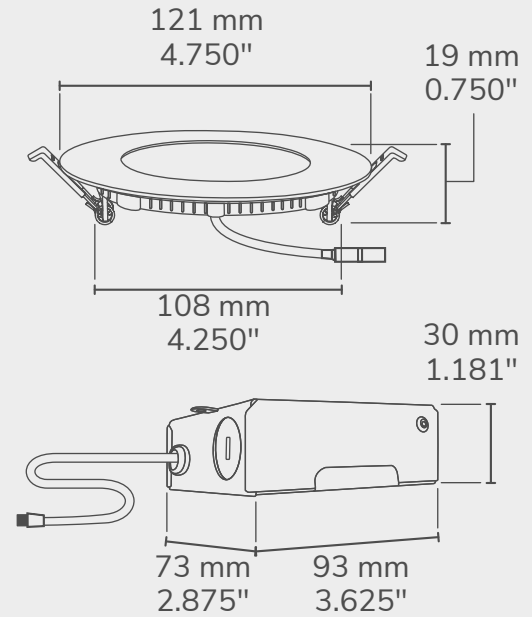

TECHNICAL DRAWING

DESCRIPTION

Transform your home into a smart one with the 4" LED RGB recessed light fixture. The lighting fixture **uses your existing WiFi network**, with no hub or bridge required. Simply install the lighting, download the BAZZ Smart Home app (iOS and Android), and enjoy complete control!

TECHNICAL SPECIFICATIONS

- | | | | |
|-------------------|----------------------------|----------------------------|------------------------|
| • Voltage | : 120V | • Lifespan | : 25,000hrs |
| • Lumens | : 600 LM | • Environnement | : Indoor & outdoor use |
| • Color Type | : RGBW | • Smart phone compatible | : Yes |
| • CCT color Temp. | : Variable, 2700K to 4700K | • Alexa & Google assistant | : Yes |
| • Trim color | : White | • Warranty | : 3 years |
| • Dimmable | : Yes | • FCC & ETL compliant | : Yes |