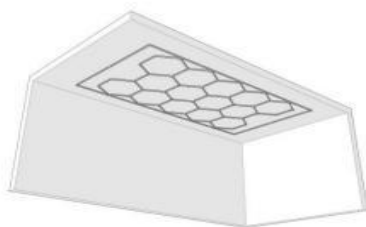

DIY HEXAGON GARAGE LIGHTS:

Connected assembly, you can install as many hexagonal lamps as you like.

Plug and Play installation:

Lighting kits are designed for ease of installation.

Configure in many different patterns and shapes with the plug and play connector system.

Grid roof

Fixed with zip ties

Flat roof

Fixed with screws

APPLICATIONS & GALLERY

RGB hex lights are versatile and can be used for various scenes, including home parties, entertainment stages, bars, gaming rooms, gyms, showrooms, ceilings, walls, barber shops, supermarkets, garages, and more.