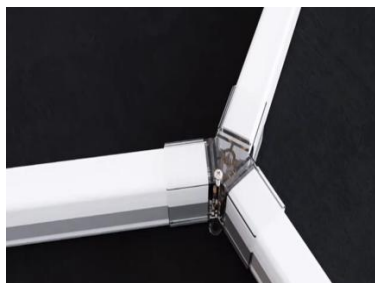

LINKABLE GARAGE LIGHT, DIY INSTALLATION

- RGB and white Hexagonal light for clubs, pubs and gyms
- Exceptional Brightness: 100LM/W
- Premium Materials: Full PC Housing, Aluminium PCB inside
- Easy installation: X-shaped and Y-shaped connectors
- 3 Years Warranty, Rated for 30,000 hours

Light source		
Item	Specification	Quantity
Light tube	46"(1175mm)	12pcs
Light tube	18"(440mm)	57pcs

DIMENSIONAL DRAWING

PRODUCT STRUCTURE

Special Safety Design: Linkable by Y x T x L Shape Connectors

PRODUCT INSTALLATION

DIY HEXAGON GARAGE LIGHTS:

Connected assembly, you can install as many hexagonal lamps as you like.

Plug and Play installation:

Lighting kits are designed for ease of installation.

Configure in many different patterns and shapes with the plug and play connector system.

Grid roof

Fixed with zip ties

Flat roof

Fixed with screws

APPLICATIONS & GALLERY

RGB hex lights are versatile and can be used for various scenes, including home parties, entertainment stages, bars, gaming rooms, gyms, showrooms, ceilings, walls, barber shops, supermarkets, garages, and more.