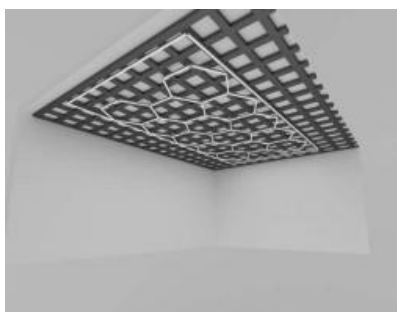

LINKABLE GARAGE LIGHT, DIY INSTALLATION

- RGB and white Hexagonal light for clubs, pubs and gyms
- Exceptional Brightness: 100LM/W
- Premium Materials: Full PC Housing, Aluminium PCB inside
- Easy installation: X-shaped and Y-shaped connectors
- 3 Years Warranty, Rated for 30,000 hours

Light source		
Item	Specification	Quantity
Light tube	46"(1175mm)	12pcs
Light tube	18"(440mm)	57pcs

DIMENSIONAL DRAWING

PRODUCT STRUCTURE

Special Safety Design: Linkable by Y x T x L Shape Connectors

PRODUCT INSTALLATION

DIY HEXAGON GARAGE LIGHTS:

Connected assembly, you can install as many hexagonal lamps as you like.

Plug and Play installation:

Lighting kits are designed for ease of installation.

Configure in many different patterns and shapes with the plug and play connector system.

Grid roof

Fixed with zip ties

Flat roof

Fixed with screws

APPLICATIONS & GALLERY

RGB hex lights are versatile and can be used for various scenes, including home parties, entertainment stages, bars, gaming rooms, gyms, showrooms, ceilings, walls, barber shops, supermarkets, garages, and more.