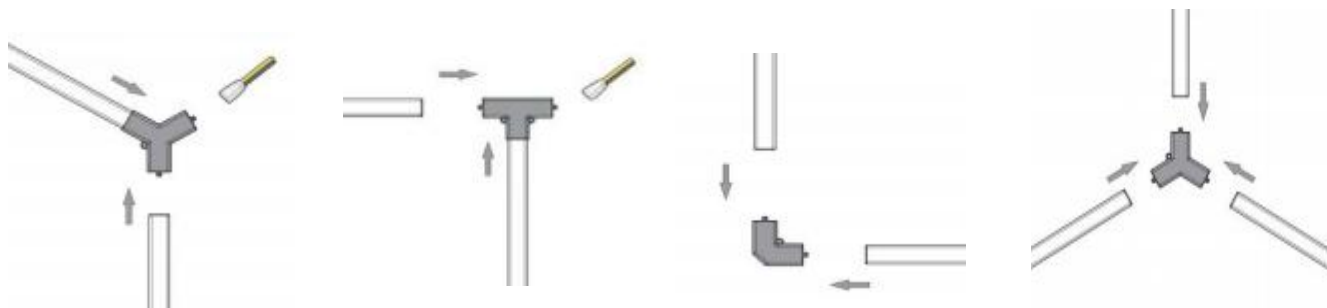

REMOTE CONTROL WITH MAGIC LANTERN APP

PRODUCT SPECIFICATIONS & ACCESSORIES

Product code	Package Incl.	Watt	Size	Specifications
LCFIX-HEXAGON14-RGB	46"(1175mm): 12pcs 18"(440mm): 57pcs	46"(1175mm): 16w/pcs 18"(440mm): 6w/pcs Total Power: 534W	96"x190" 14 hexs	Full PC Housing, Aluminium PCB inside IP44, SMD 2835 Tube Width: 22mm Tube Length: 440mm Input: DC24-48V Lumen: 100lm/w CRI: >80 CCT: RGB Beam Angle: 120° Lifetime(h): 30,000h Temperature: -20°C to 45°C Warranty: 3 Years
LCFIX-HEXAGON14-WH	46"(1175mm): 12pcs 18"(440mm): 57pcs	46"(1175mm): 16w/pcs 18"(440mm): 6w/pcs Total Power: 534W	96"x190" 14 hexs	Full PC Housing, Aluminium PCB inside IP44, SMD 2835 Tube Width: 22mm Tube Length: 440mm Input: AC100-277V Lumen: 120-130lm/w CRI: >80 CCT: 6500K Beam Angle: 120° Lifetime(h): 30,000h Temperature: -20°C to 45°C Warranty: 3 Years

Connectors & accessories		
Item	Image	Quantity
Anchoring and screws		60pcs
Nuts		4pcs
180° two-way connector		8pcs
90° two-way connector		3pcs
120° Y connector		27pcs
120° two-way connector		17pcs
Power cord		2pcs
Zip ties		60pcs

Light source		
Item	Specification	Quantity
Light tube	46"(1175mm)	12pcs
Light tube	18"(440mm)	57pcs

DIMENSIONAL DRAWING

PRODUCT STRUCTURE

Special Safety Design: Linkable by Y x T x L Shape Connectors

PRODUCT INSTALLATION

DIY HEXAGON GARAGE LIGHTS:

Connected assembly, you can install as many hexagonal lamps as you like.

Plug and Play installation:

Lighting kits are designed for ease of installation.

Configure in many different patterns and shapes with the plug and play connector system.