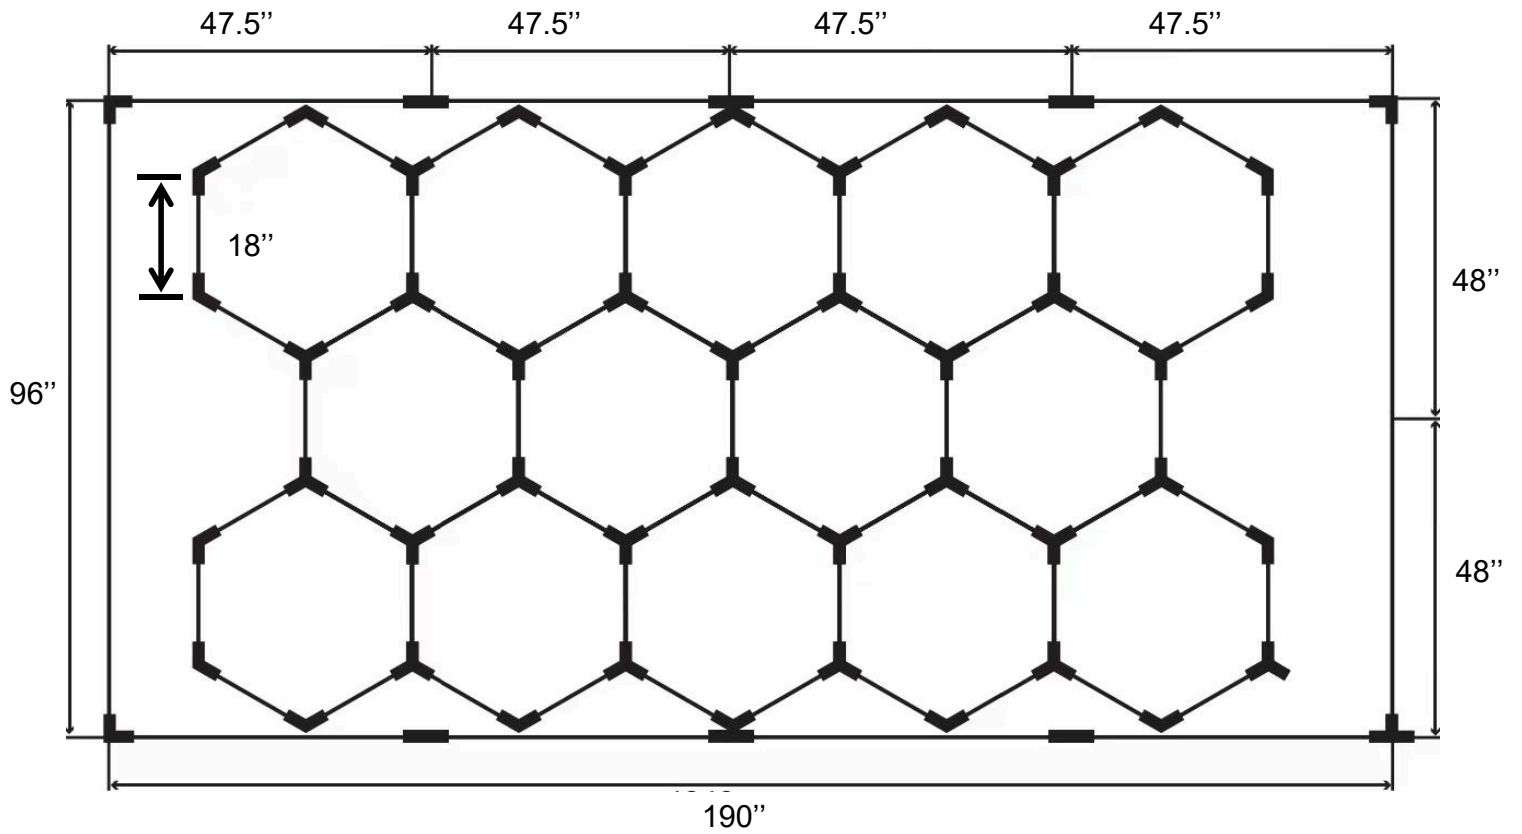

REMOTE CONTROL WITH MAGIC LANTERN APP

PRODUCT SPECIFICATIONS & ACCESSORIES

Product code	Package Incl.	Watt	Size	Specifications
LCFIX-HEXAGON14-RGB	46"(1175mm): 12pcs 18"(440mm): 57pcs	46"(1175mm): 16w/pcs 18"(440mm): 6w/pcs Total Power: 534W	96"x190" 14 hexs	Full PC Housing, Aluminium PCB inside IP44, SMD 2835 Tube Width: 22mm Tube Length: 440mm Input: DC24-48V Lumen: 100lm/w CRI: >80 CCT: RGB Beam Angle: 120° Lifetime(h): 30,000h Temperature: -20°C to 45°C Warranty: 3 Years
LCFIX-HEXAGON14-WH	46"(1175mm): 12pcs 18"(440mm): 57pcs	46"(1175mm): 16w/pcs 18"(440mm): 6w/pcs Total Power: 534W	96"x190" 14 hexs	Full PC Housing, Aluminium PCB inside IP44, SMD 2835 Tube Width: 22mm Tube Length: 440mm Input: AC100-277V Lumen: 120-130lm/w CRI: >80 CCT: 6500K Beam Angle: 120° Lifetime(h): 30,000h Temperature: -20°C to 45°C Warranty: 3 Years

Light source		
Item	Specification	Quantity
Light tube	46"(1175mm)	12pcs
Light tube	18"(440mm)	57pcs

DIMENSIONAL DRAWING

PRODUCT STRUCTURE

Special Safety Design: Linkable by Y x T x L Shape Connectors

PRODUCT INSTALLATION