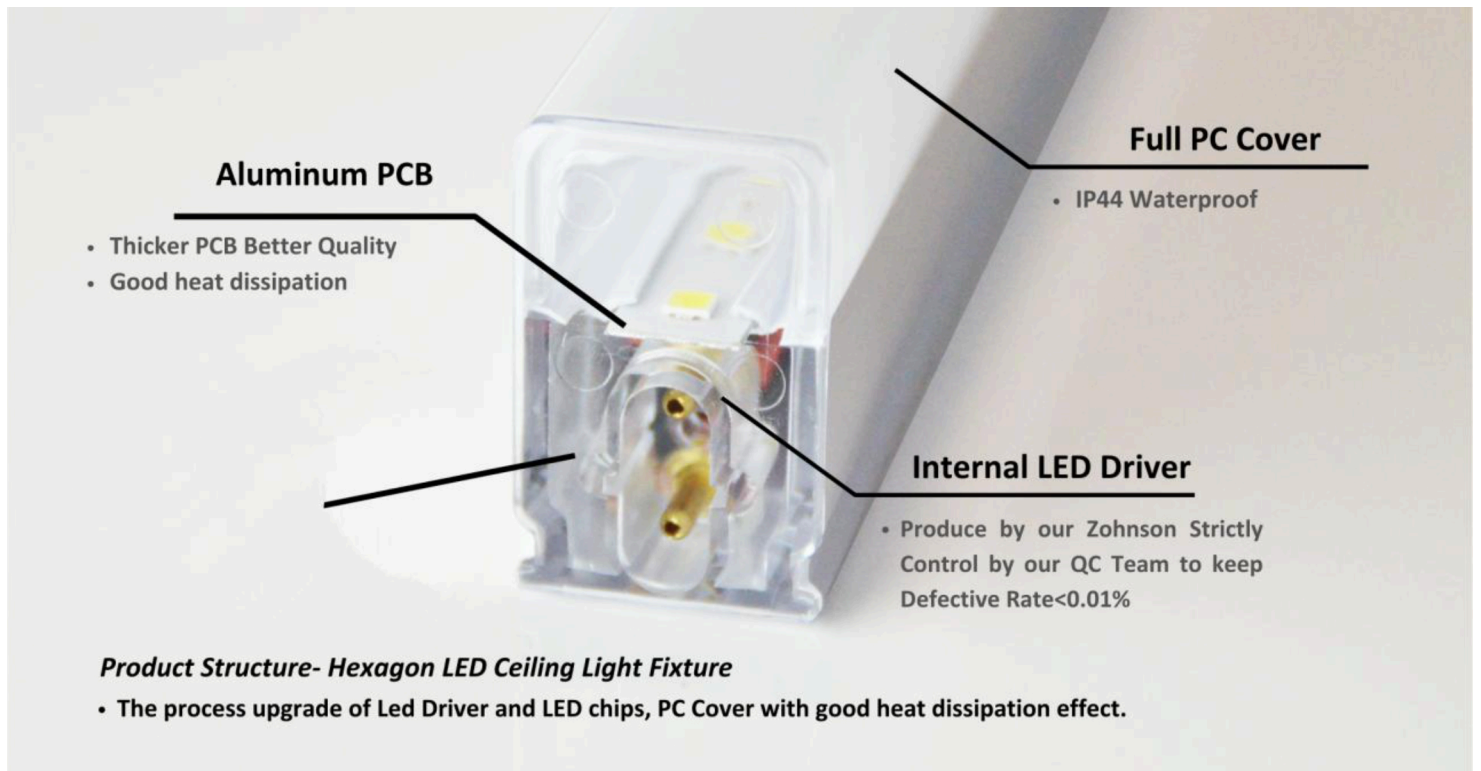

LINKABLE GARAGE LIGHT, DIY INSTALLATION

- RGB and white Hexagonal light for clubs, pubs and gyms
- Exceptional Brightness: 100LM/W
- Premium Materials: Full PC Housing, Aluminium PCB inside
- Easy installation: X-shaped and Y-shaped connectors
- 3 Years Warranty, Rated for 30,000 hours

REMOTE CONTROL WITH MAGIC LANTERN APP

PRODUCT SPECIFICATIONS & ACCESSORIES

Product code	Package Incl.	Watt	Size	Specifications
LCFIX-HEXAGON14-RGB	46"(1175mm): 12pcs 18"(440mm): 57pcs	46"(1175mm): 16w/pcs 18"(440mm): 6w/pcs Total Power: 534W	96"x190" 14 hexs	Full PC Housing, Aluminium PCB inside IP44, SMD 2835 Tube Width: 22mm Tube Length: 440mm Input: DC24-48V Lumen: 100lm/w CRI: >80 CCT: RGB Beam Angle: 120° Lifetime(h): 30,000h Temperature: -20°C to 45°C Warranty: 3 Years
LCFIX-HEXAGON14-WH	46"(1175mm): 12pcs 18"(440mm): 57pcs	46"(1175mm): 16w/pcs 18"(440mm): 6w/pcs Total Power: 534W	96"x190" 14 hexs	Full PC Housing, Aluminium PCB inside IP44, SMD 2835 Tube Width: 22mm Tube Length: 440mm Input: AC100-277V Lumen: 120-130lm/w CRI: >80 CCT: 6500K Beam Angle: 120° Lifetime(h): 30,000h Temperature: -20°C to 45°C Warranty: 3 Years

Light source		
Item	Specification	Quantity
Light tube	46"(1175mm)	12pcs
Light tube	18"(440mm)	57pcs

DIMENSIONAL DRAWING

PRODUCT STRUCTURE

Special Safety Design: Linkable by Y x T x L Shape Connectors

PRODUCT INSTALLATION