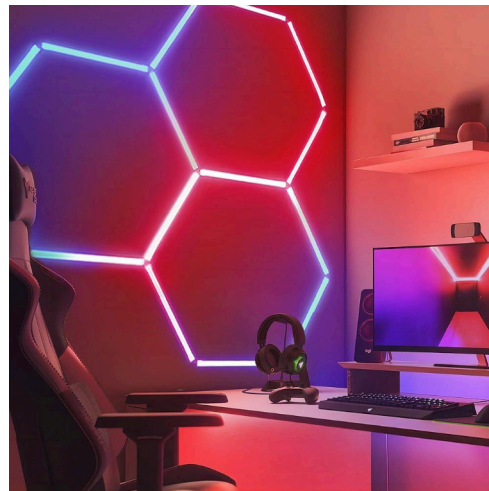

LINKABLE GARAGE LIGHT, DIY INSTALLATION

- RGB and white Hexagonal light for clubs, pubs and gyms
- Exceptional Brightness: 100LM/W
- Premium Materials: Full PC Housing, Aluminium PCB inside
- Easy installation: X-shaped and Y-shaped connectors
- 3 Years Warranty, Rated for 30,000 hours

Grid roof

Fixed with zip ties

Flat roof

Fixed with screws

APPLICATIONS & GALLERY

RGB hex lights are versatile and can be used for various scenes, including home parties, entertainment stages, bars, gaming rooms, gyms, showrooms, ceilings, walls, barber shops, supermarkets, garages, and more.