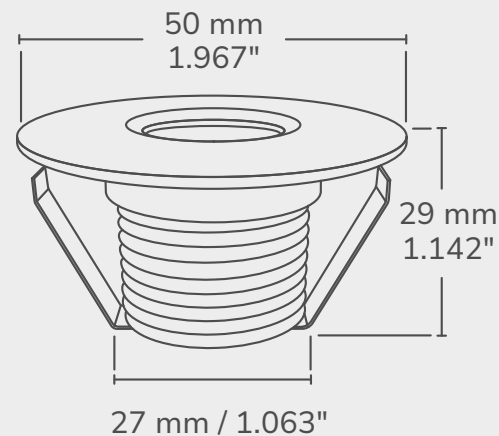

TECHNICAL DRAWING

TECHNICAL SPECIFICATIONS

- | | | | |
|---------------------------|---------------------|---------------------|----------------------------------------------------|
| • Voltage | : 12/24 V DC | • Cutout size | : 35mm / 1.378 inches |
| • Light Intensity | : 125 Lumens | • Lifespan | : 25 000 Hours |
| • Consumption | : 1 Watts | • Dimmable | : Yes |
| • Incandescent Equivalent | : 20 Watts | • Protection Rating | : IP67 |
| • Colors and temperatures | : 3000K, 4000K, RGB | • Trim Options | : 1 side, 2 sides, Round,
Square & Round Louver |
| • Projection angle | : 25° | • Trim Colors | : White, Black & Brushed
Stainless |
| • IRC | : >80 | | |
| • Power Factor | : +90 | | |

TRIM OPTIONS

	MODELS	PRODUCT CODES
	Round Stainless	3000K: LCPK2000R-1W-3000K-BS 4000K: LCPK2000R-1W-4000K-BS RGB: LCPK2000R-1W-RGB-BS
	Round White	3000K: LCPK2000R-1W-3000K-WH 4000K: LCPK2000R-1W-4000K-WH RGB: LCPK2000R-1W-RGB-WH
	Round Black	3000K: LCPK2000R-1W-3000K-BK 4000K: LCPK2000R-1W-4000K-BK RGB: LCPK2000R-1W-RGB-BK
	Square Stainless	3000K: LCPK2000S-1W-3000K-BS 4000K: LCPK2000S-1W-4000K-BS RGB: LCPK2000S-1W-RGB-BS
	Square White	3000K: LCPK2000S-1W-3000K-BS 4000K: LCPK2000S-1W-4000K-BS RGB: LCPK2000S-1W-RGB-BS
	Square Black	3000K: LCPK2000S-1W-3000K-BK 4000K: LCPK2000S-1W-4000K-BK RGB: LCPK2000S-1W-RGB-BK
	1 Way Stainless Steel	3000K: LCPK2000R-1S-1W-3000K-BS 4000K: LCPK2000R-1S-1W-4000K-BS RGB: LCPK2000R-1S-1W-RGB-BS
	2 Way Stainless Steel	3000K: LCPK2000R-2S-1W-3000K-BS 4000K: LCPK2000R-2S-1W-4000K-BS RGB: LCPK2000R-2S-1W-RGB-BS
	Persienne Stainless	3000K: LCPK2000P-1W-3000K-BS 4000K: LCPK2000P-1W-4000K-BS RGB: LCPK2000P-1W-RGB-BS
	Persienne Black	3000K: LCPK2000P-1W-3000K-BK 4000K: LCPK2000P-1W-4000K-BK RGB: LCPK2000P-1W-RGB-BK