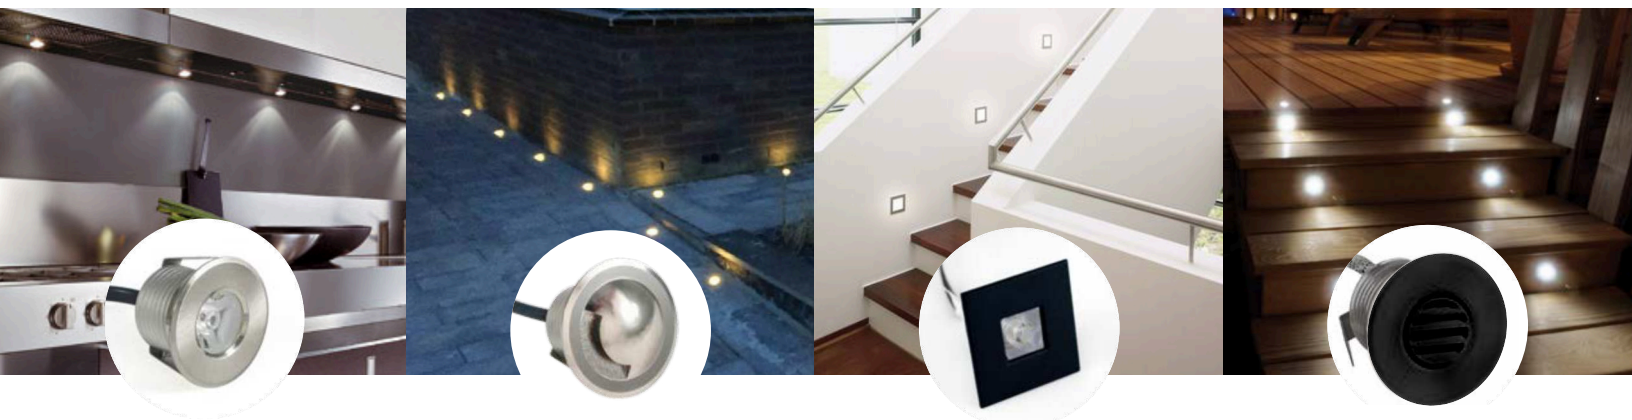

TECHNICAL DRAWING

TECHNICAL SPECIFICATIONS

- | | | | |
|---------------------------|---------------------|---------------------|----------------------------------------------------|
| • Voltage | : 12/24 V DC | • Cutout size | : 35mm / 1.378 inches |
| • Light Intensity | : 125 Lumens | • Lifespan | : 25 000 Hours |
| • Consumption | : 1 Watts | • Dimmable | : Yes |
| • Incandescent Equivalent | : 20 Watts | • Protection Rating | : IP67 |
| • Colors and temperatures | : 3000K, 4000K, RGB | • Trim Options | : 1 side, 2 sides, Round,
Square & Round Louver |
| • Projection angle | : 25° | • Trim Colors | : White, Black & Brushed
Stainless |
| • IRC | : >80 | | |
| • Power Factor | : +90 | | |

TRIM OPTIONS

	MODELS	PRODUCT CODES
	Round Stainless	3000K: LCPK2000R-1W-3000K-BS 4000K: LCPK2000R-1W-4000K-BS RGB: LCPK2000R-1W-RGB-BS
	Round White	3000K: LCPK2000R-1W-3000K-WH 4000K: LCPK2000R-1W-4000K-WH RGB: LCPK2000R-1W-RGB-WH
	Round Black	3000K: LCPK2000R-1W-3000K-BK 4000K: LCPK2000R-1W-4000K-BK RGB: LCPK2000R-1W-RGB-BK
	Square Stainless	3000K: LCPK2000S-1W-3000K-BS 4000K: LCPK2000S-1W-4000K-BS RGB: LCPK2000S-1W-RGB-BS
	Square White	3000K: LCPK2000S-1W-3000K-BS 4000K: LCPK2000S-1W-4000K-BS RGB: LCPK2000S-1W-RGB-BS
	Square Black	3000K: LCPK2000S-1W-3000K-BK 4000K: LCPK2000S-1W-4000K-BK RGB: LCPK2000S-1W-RGB-BK
	1 Way Stainless Steel	3000K: LCPK2000R-1S-1W-3000K-BS 4000K: LCPK2000R-1S-1W-4000K-BS RGB: LCPK2000R-1S-1W-RGB-BS
	2 Way Stainless Steel	3000K: LCPK2000R-2S-1W-3000K-BS 4000K: LCPK2000R-2S-1W-4000K-BS RGB: LCPK2000R-2S-1W-RGB-BS
	Persienne Stainless	3000K: LCPK2000P-1W-3000K-BS 4000K: LCPK2000P-1W-4000K-BS RGB: LCPK2000P-1W-RGB-BS
	Persienne Black	3000K: LCPK2000P-1W-3000K-BK 4000K: LCPK2000P-1W-4000K-BK RGB: LCPK2000P-1W-RGB-BK