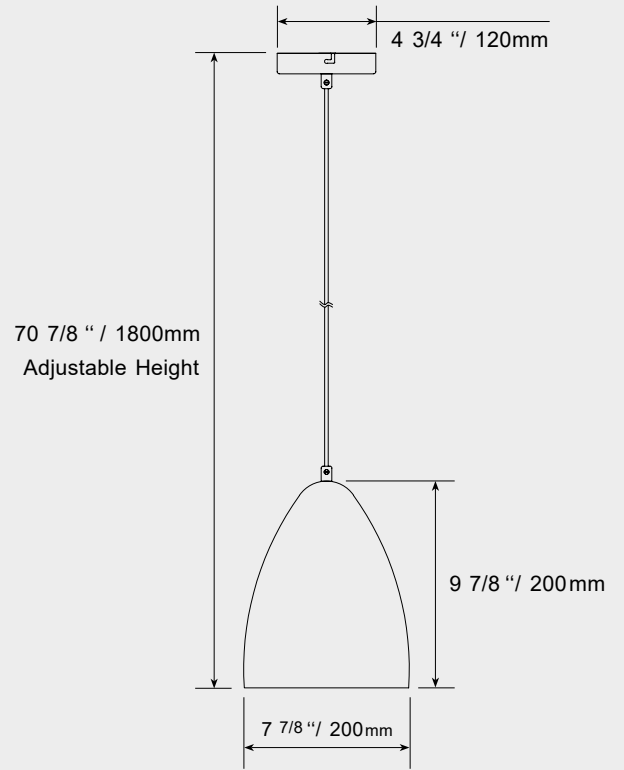

TECHNICAL DRAWING

DESCRIPTION

Opt for our elegant pendant light, ideal for enhancing your kitchen island. Attached to the ceiling with a hanging cable, this 8-inch diameter and 10-inch height piece features a black exterior finish and a white interior, providing a modern contrast. Its total height is adjustable up to 71 inches (1800mm), allowing customization according to your needs. Designed to be compatible with E26/E27 bases, it gives you the freedom to choose from a wide range of bulbs to create the desired ambiance (bulbs not included). This fixture is a perfect fusion of functionality and style.

FEATURES

- Black finish, white interior
- Adjustable height up to 1800mm
- Suspension-Mount Installation
- Round canopy
- Compatible with the E26 light bulb base