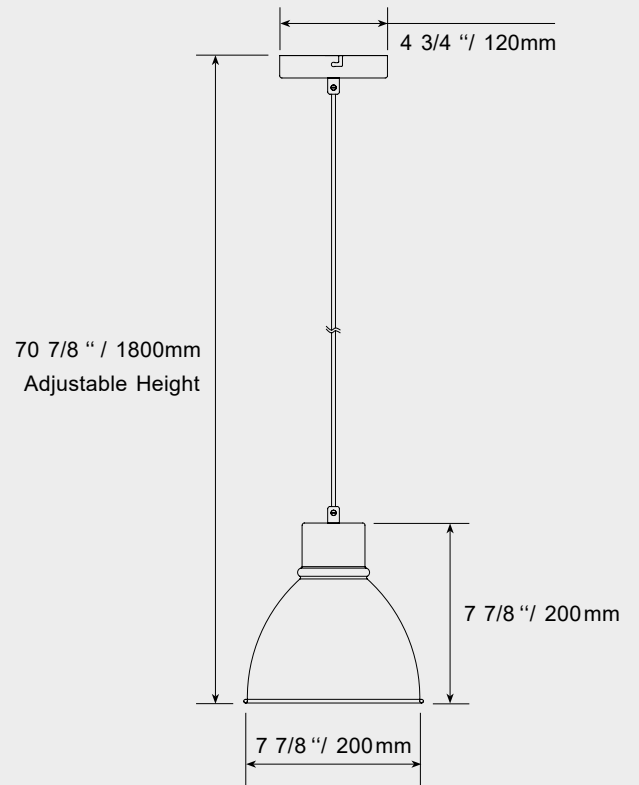

TECHNICAL DRAWING

DESCRIPTION

Opt for our elegant pendant light, ideal for enhancing your kitchen island. Attached to the ceiling with a hanging cable, this 8-inch diameter and height piece features a black exterior finish and a white interior, providing a modern contrast. Its total height is adjustable up to 71 inches (1800mm), allowing customization according to your needs. Designed to be compatible with E26/E27 bases, it gives you the freedom to choose from a wide range of bulbs to create the desired ambiance (bulbs not included). This fixture is a perfect fusion of functionality and style.

FEATURES

- Black finish, white interior
- Adjustable height up to 1800mm
- Suspension-Mount Installation
- Round canopy
- Compatible with the E26 light bulb base