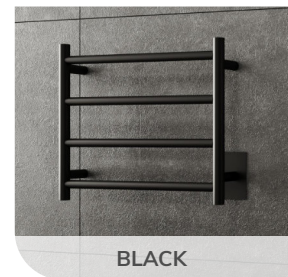

CHROME

GOLD

BLACK

SPECIFICATIONS

- High performance and impeccable design
- Choose from a range of designer finishes
- Comes with robust color-matched metal brackets
- Dimensions: 18" x 21" x 5"
- Heat Output: 164 BTU
- 120V - 50 watts
- ETL tested and compliant
- Hardwired connection (120 VAC) eliminates visible wires
- Max surface temp between 90 - 110 F, depending on model and ambient temperature